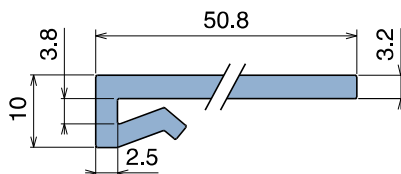

1031

Profilo "J" / J-Profile / J-Profil

Delivery: **Easy** **Standard** Fit on 3 mm (1/8")