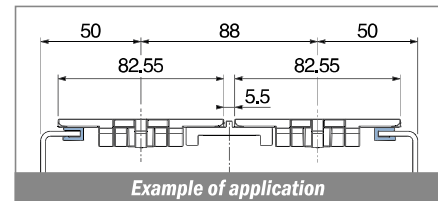

Article-Nr.	Material	Availability	Supply
106800B	BluLub	Stock item	30 m coils
106802	Ti-White	On request	30 m coils
106805	Blue	On request	30 m coils