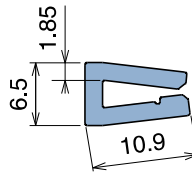

1068

Profilo "J" / J-Profile / J-Profil

Delivery: **Easy** **Standard** Fit on 1,8 to 2 mm