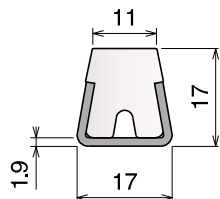

Stainless steel profile thickness: 1,9 mm