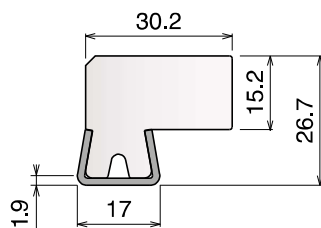

Stainless steel profile thickness: 1,9 mm