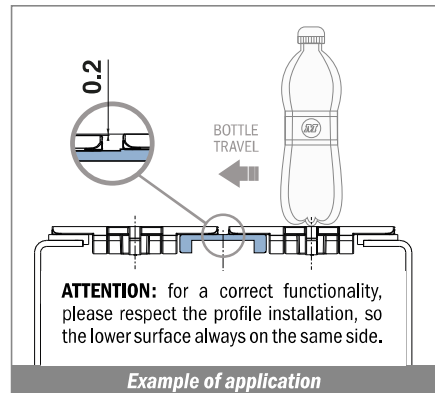

Article-Nr.	Material	Availability	Supply
19945B-30	BluLub	Stock item	30 m coils
19945W-30	Ti-White	On request	30 m coils
19945-30	Black	Stock item	30 m coils
19945BL-30	Blue	On request	30 m coils
19946-30	Green	Stock item	30 m coils