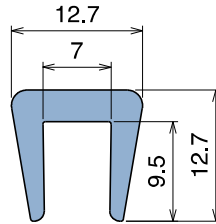

1009 Copri profilo / Bar cap / Abdeckprofil

Delivery: **Easy** **Standard** Fit on 6 mm (1/4")