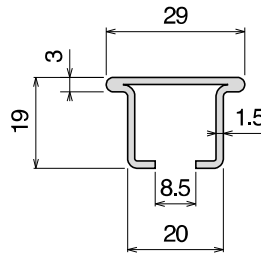

112

Profilo in Acciaio inox / Stainless steel profile / Edelstahl-Profil

Delivery: **Easy** **Standard**