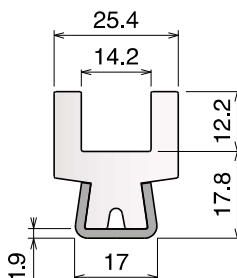

Article-Nr.	Material	Availability	Supply
14563	BluLub	On request	3 m bars
14564	Ti-White	On request	3 m bars
14565	Blue	On request	3 m bars