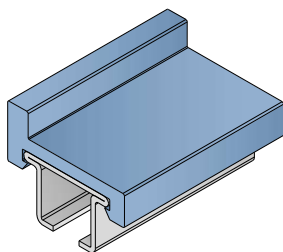

157 Profilo "U" assemblato clip-on / U-Profile assembled clip-on / U-Profil montiert clip-on