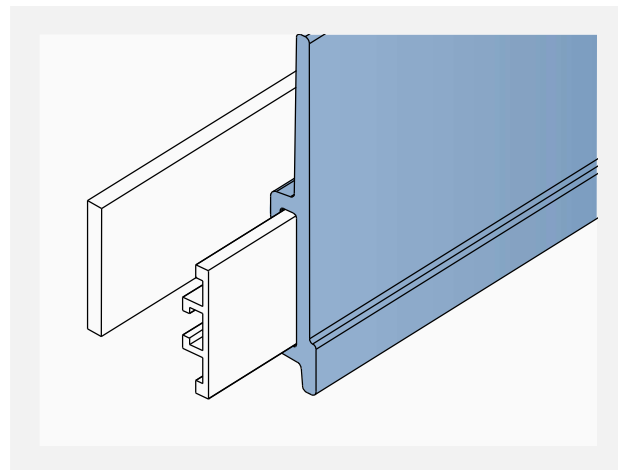

2 | Insert the plate into the profile