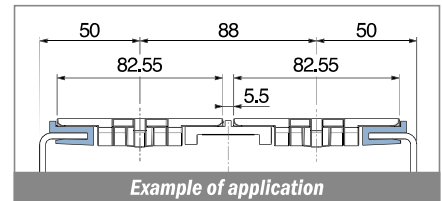

1014

Profilo "J" / J-Profile / J-Profil

Delivery: **Easy** **Standard** Fit on 3 mm (1/8")

North America STANDARD

| Article-Nr. | Material | Availability | Supply |
|-------------|----------|--------------|------------|
| 101400BC | BluLub | On request | 3 m bars |
| 101400B | BluLub | On request | 6 m bars |
| 101400B-30 | BluLub | On request | 30 m coils |
| 101403C | Ti-White | Stock item | 3 m bars |
| 101403 | Ti-White | On request | 6 m bars |
| 101403-30 | Ti-White | Stock item | 30 m coils |
| 101405C | Blue | On request | 3 m bars |
| 101405 | Blue | On request | 6 m bars |
| 101405-30 | Blue | On request | 30 m coils |