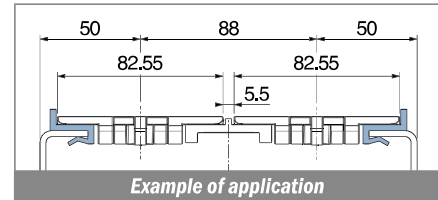

1020

Profilo "J" / J-Profile / J-Profil

Delivery: **Easy** **Standard** Fit on 3 mm (1/8")

North America STANDARD

| Article-Nr. | Material | Availability | Supply |
|-------------|----------|--------------|----------|
| 102000BC | BluLub | On request | 3 m bars |
| 102000B | BluLub | On request | 6 m bars |
| 102003C | Ti-White | Stock item | 3 m bars |
| 102003 | Ti-White | Stock item | 6 m bars |
| 102001C | Black | On request | 3 m bars |
| 102001 | Black | On request | 6 m bars |
| 102005C | Blue | On request | 3 m bars |
| 102005 | Blue | On request | 6 m bars |
| 102002C | Green | On request | 3 m bars |
| 102002 | Green | On request | 6 m bars |