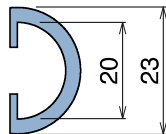

1083

Profilo per mezzitondi / Half round profile for steel rods / Halbmond Profil