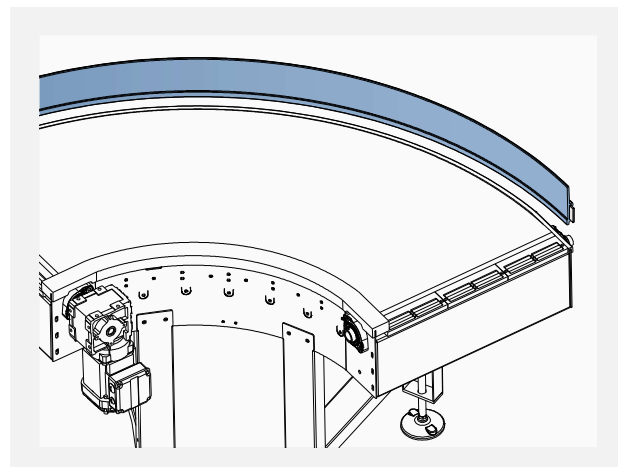

4 | Assemble the curved profile on the line