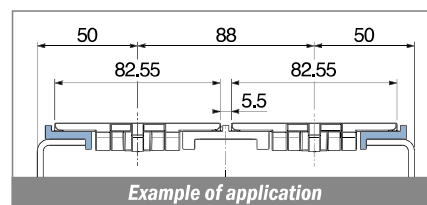

Article-Nr.	Material	Availability	Supply
10299B	BluLub	Stock item	60 m coils
10293	Ti-White	On request	60 m coils
10297	Black	On request	60 m coils
10295	Blue	On request	60 m coils
10298	Green	Stock item	60 m coils