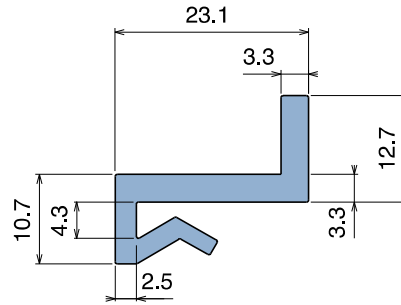

1020

Profilo "J" / J-Profile / J-Profil

Delivery: **Easy** **Standard** Fit on 3 mm (1/8")