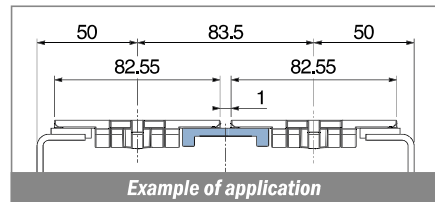

Article-Nr.	Material	Availability	Supply
105901BC	BluLub	Stock item	3 m bars
105901B	BluLub	On request	6 m bars
105901B-30	BluLub	On request	30 m coils
105903C	Ti-White	On request	3 m bars
105903	Ti-White	On request	6 m bars
105903-30	Ti-White	On request	30 m coils
105901C	Black	Stock item	3 m bars
105901	Black	On request	6 m bars
105901-30	Black	On request	30 m coils
105905C	Blue	On request	3 m bars
105905	Blue	On request	6 m bars
105905-30	Blue	On request	30 m coils
105902C	Green	Stock item	3 m bars
105902	Green	On request	6 m bars
105902-30	Green	On request	30 m coils