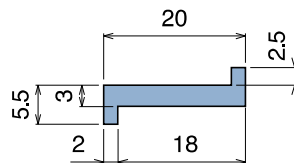

101 Profilo "Z" / Z-Profile / Z-Profil

Delivery: **Easy** **Standard**