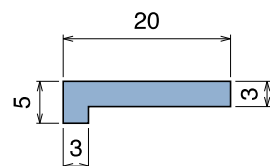

150

Profilo "L" / L-Profile / L-Profil

Delivery: **Easy** **Standard**