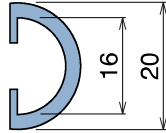

1039

Profilo per mezzitondi / Half round profile for steel rods / Halbmond Profil

Delivery: **Easy** **Standard**