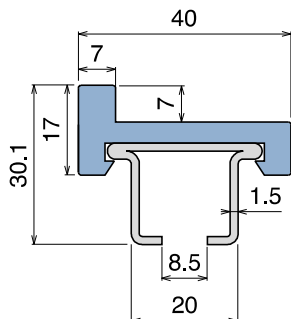

157 Profilo "U" assemblato clip-on / U-Profile assembled clip-on / U-Profil montiert clip-on