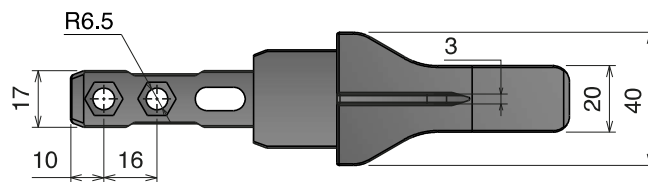

CON NERVATURA / WITH NOSE / MIT NASE

Article-Nr.	Colour	Availability
11302	Black	On request