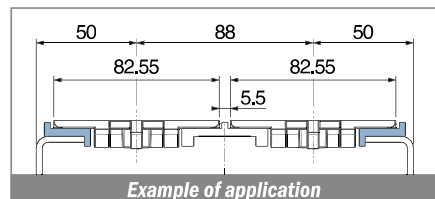

Article-Nr.	Material	Availability	Supply
10104	BluLub	On request	60 m coils
10103	Ti-White	On request	60 m coils
10101	Black	Stock item	60 m coils
10105	Blue	On request	60 m coils
10102	Green	Stock item	60 m coils