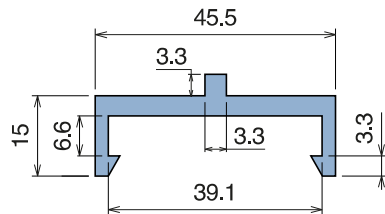

1054

Profilo "C" / C-Profile / C-Profil

Delivery: **Easy** **Standard** Fit on 38,1 x 6,35 mm