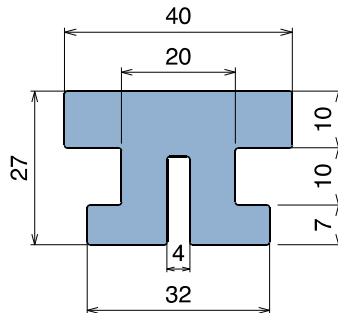

NEW

1095

Copri profilo / Bar cap / Abdeckprofil

Fit on 4 mm