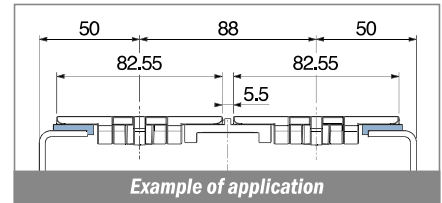

Pag 433

NEW

1094

Profilo "L" / L-Profile / L-Profil

| Article-Nr. | Material | Availability | Supply |
|-------------|----------|--------------|------------|
| 109404 | BluLub | On request | 60 m coils |
| 109403 | Ti-White | On request | 60 m coils |
| 109401 | Black | On request | 60 m coils |
| 109405 | Blue | On request | 60 m coils |
| 109402 | Green | On request | 60 m coils |