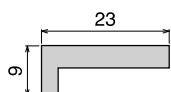

Pag 350

1038