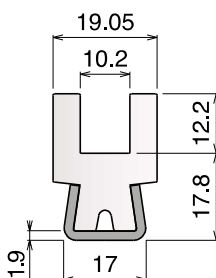

NEW 1087 Guida conica / Guide rail / Konische Führung

Stainless steel profile thickness: 1,9 mm