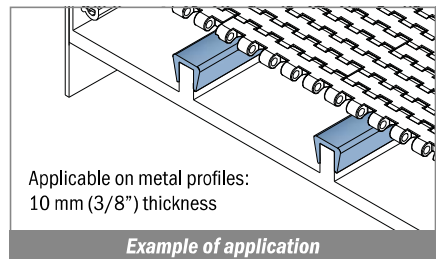

Article-Nr.	Material	Availability	Supply
101200B-30	BluLub	On request	30 m coils
101203-30	Ti-White	Stock item	30 m coils
101205-30	Blue	On request	30 m coils