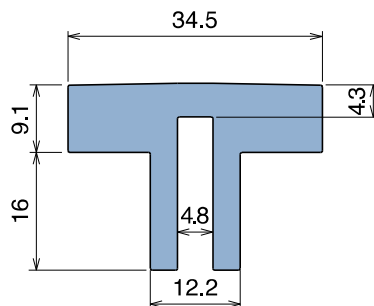

1007

Copri profilo / Bar cap / Abdeckprofil

Delivery: **Easy** **Standard** Fit on 5 mm (3/16")