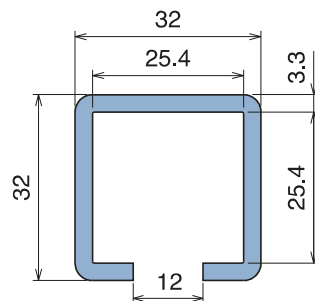

181 Copri profilo / Bar cover / Abdeckprofil

Delivery: **Easy** **Standard** Fit on 25.4 x 25.4 mm (1" x 1")