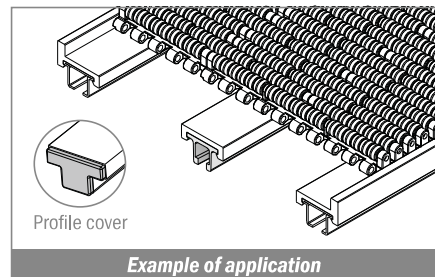

Article-Nr.	Material	Availability	Supply	Profile cover
14701C	Aluminum	Stock item	3 m bars	301402
14701	Aluminum	Stock item	6 m bars	301402