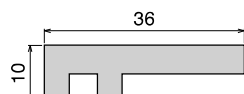

341

L-Profile

See product page for specific details and materials available.

1094

Pag 350

175

Pag 350

1038

Pag 350

150

Pag 350

1058

Pag 351

174

Pag 351

Z-Profile

See product page for specific details and materials available.

101

Pag 351

102

Pag 352

102

Pag 352

176

Pag 352

1074

Pag 353

Material Info:

pg. 336-340

Special shape

See product page for specific details and materials available.

107

Pag 353

108

Pag 353

105

A: 20/25/30/40/50/60/70/100
B: 3,5

106

Pag 354

Pag 354

Extruded profiles