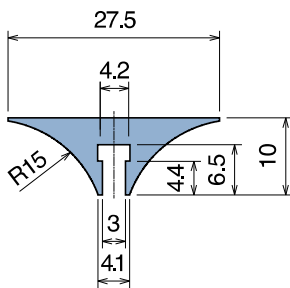

199 Piastra di trasferimento / Transfer plate / Überschubprofil

Delivery: **Easy** **Standard** Fit on 3 mm