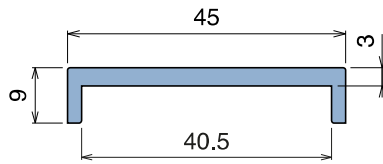

NEW

1080

Profilo "U" / U-Profile / U-Profil