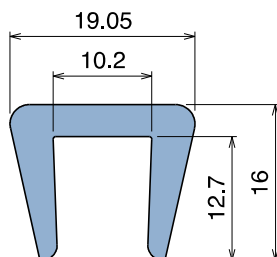

1011 Copri profilo / Bar cap / Abdeckprofil

Fit on 10 mm (3/8")