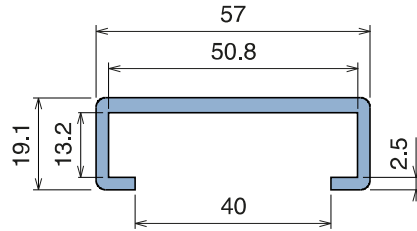

1045 Profilo "C" / C-Profile / C-Profil

Fit on 50,8 x 12,7 mm