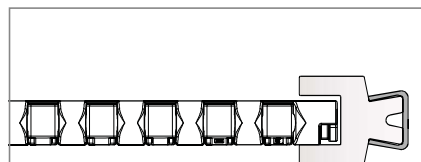

Article-Nr.	Material	Availability	Supply
14503C	BluLub	On request	3 m bars
14504C	Ti-White	On request	3 m bars
14505C	Blue	On request	3 m bars

Bendable profile, generally used with sideflexing belt 600 series.

Example of application

Stainless steel profile thickness: 1,9 mm