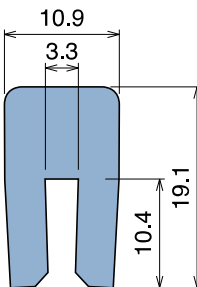

1084

Copri profilo / Bar cap / Abdeckprofil

Fit on 3 mm (1/8")