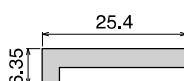

341

L-Profile

See product page for specific details and materials available.

1094

Pag 350

175

Pag 350

1038

Pag 350

150

Pag 350

1058

Pag 351

174

Pag 351

Z-Profile

See product page for specific details and materials available.

101

Pag 351

102

Pag 352

102

Pag 352

176

Pag 352

1074

Pag 353

Material Info:

pg. 336-340

Special shape

See product page for specific details and materials available.

107

Pag 353

108

Pag 353

105

A: 20/25/30/40/50/60/70/100
B: 3,5

106

Pag 354

Pag 354

Extruded profiles