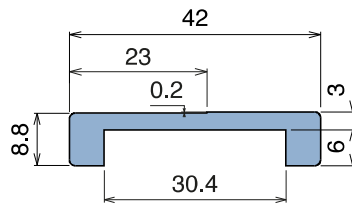

Staggered version