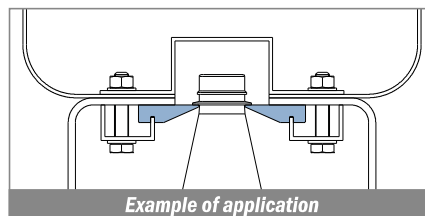

Article-Nr.	Material	Availability	Supply
16901B	BluLub	Stock item	3 m bars
16902B	BluLub	On request	6 m bars
16900B	BluLub	Stock item	30 m coils
16901	Ti-White	On request	3 m bars
16902	Ti-White	On request	6 m bars
16900	Ti-White	On request	30 m coils
16905C	Blue	On request	3 m bars
16905	Blue	On request	6 m bars
16905-30	Blue	On request	30 m coils