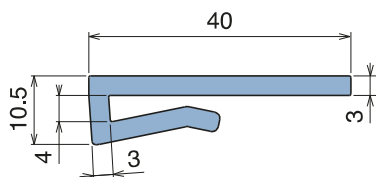

1046

Profilo "J" / J-Profile / J-Profil

Delivery: **Easy** **Standard** Fit on 3 mm (1/8")