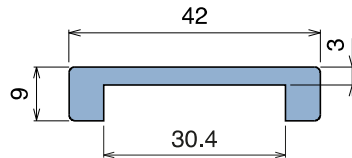

199 Profilo "U" / U-Profile / U-Profil

Delivery: **Easy** **Standard** Coils available