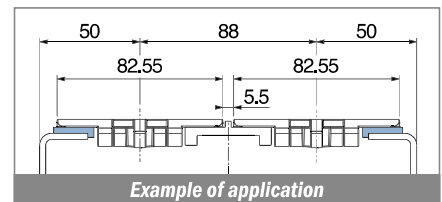

Article-Nr.	Material	Availability	Supply
103804	BluLub	On request	60 m coils
103803	Ti-White	On request	60 m coils
103805	Blue	On request	60 m coils