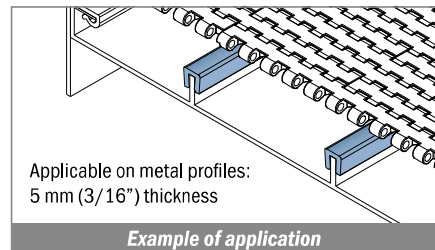

Article-Nr.	Material	Availability	Supply
100600B-30	BluLub	On request	30 m coils
100603-30	Ti-White	Stock item	30 m coils
100605-30	Blue	On request	30 m coils