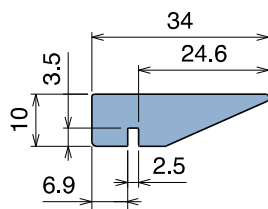

169 Guida collo / Neck guide / Nackenführung

Delivery: **Easy** **Standard** Fit on 2,5 mm