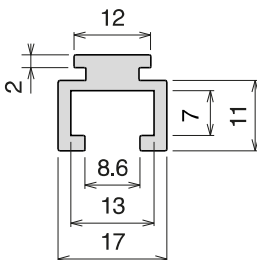

165 Guida in alluminio / Aluminum guide / Aluminium profil

Delivery: **Easy** **Standard**