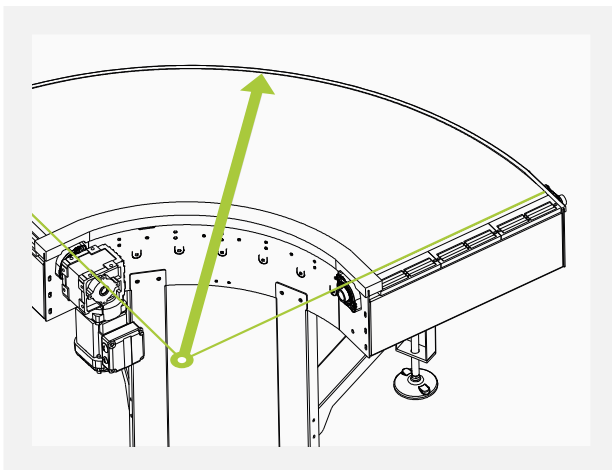

198-199

Macchina curvatrice / Bending machine / Biegemaschine

Delivery: **Easy** **Standard**

NEW

Electric Bending machine

Article-Nr. **19848**

Dimension base: 665 x 740 mm
Height: 1400 mm
Approximate weight: 170 Kg
Shafts diameter: 30 mm
Rolls diameter: 137 mm
Geared motor: HP 1
Shafts speed: 9 RPM
Steel frame
Two forming rolls
Steel shafts in special steel

Manual Bending machine

Article-Nr. **19999**

Dimension: 570 x 260 mm
Height: 180 mm
Approximate weight: 19 Kg
Shafts diameter: 25 mm
Steel frame

To achieve the correct curvature please follow below steps:

1 | Identify correct curve radius angle

2 | Insert the plate into the profile

3 | Bend assembled profile

4 | Assemble the curved profile on the line

*For narrower profiles, bending operation can be done directly on the line, by hand.