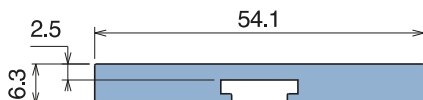

163 Profilo "C" / C-Profile / C-Profil

Delivery: **Easy** **Standard** Coils available