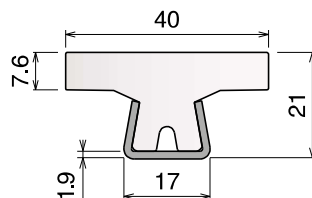

Stainless steel profile thickness: 1,9 mm