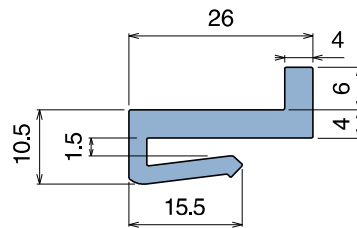

179 Profilo "J" / J-Profile / J-Profil

Delivery: **Easy** **Standard** Fit on 2,5 to 3,5 mm