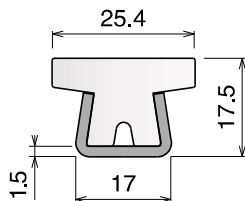

140 Guida conica / Guide rail / Konische Führung

Delivery: **Easy** **Standard**

Stainless steel profile thickness: 1,5 mm