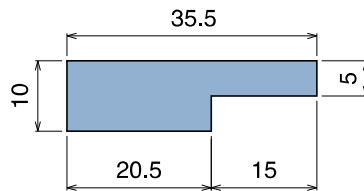

174 Profilo "L" / L-Profile / L-Profil

Delivery: **Easy** **Standard**