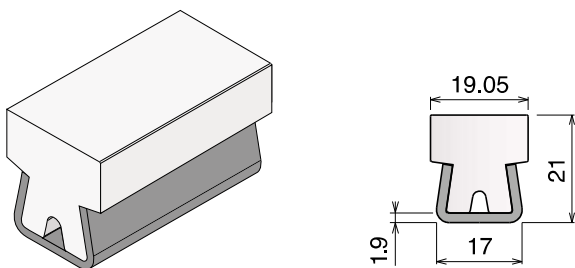

Stainless steel profile thickness: 1,9 mm