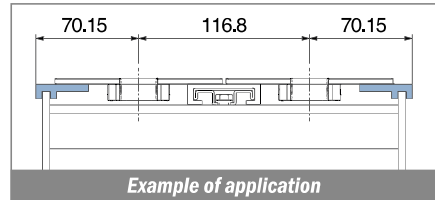

Article-Nr.	Material	Availability	Supply
105800BC	BluLub	On request	3 m bars
105800B	BluLub	On request	6 m bars
105803C	Ti-White	On request	3 m bars
105803	Ti-White	On request	6 m bars
105801C	Black	Stock item	3 m bars
105801	Black	On request	6 m bars
105805C	Blue	On request	3 m bars
105805	Blue	On request	6 m bars
105802C	Green	Stock item	3 m bars
105802	Green	On request	6 m bars