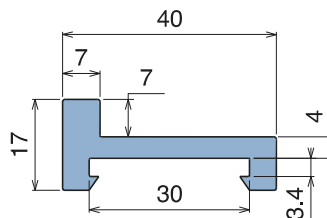

156

Profilo "U" / U-Profile / U-Profil

Delivery: **Easy** **Standard**