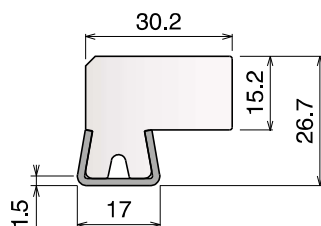

184 Guida conica / Guide rail / Konische Führung

Stainless steel profile thickness: 1,5 mm