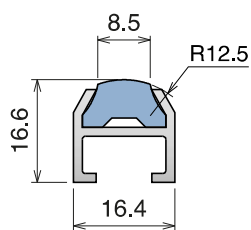

154 Guida laterale / Side guide rail / Seitenführungen

Delivery: **Easy** **Standard** Metal profile: Aluminium