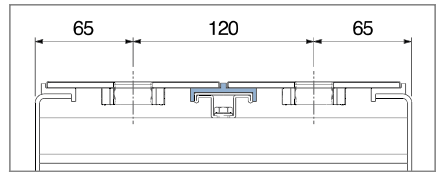

Example of application

NEW

1081

Profilo "U" / U-Profile / U-Profil

| Article-Nr. | Material | Availability | Supply |
|-------------|-----------------|--------------|----------|
| 108100BC | BluLub | On request | 3 m bars |
| 108100B | BluLub | On request | 6 m bars |
| 108103C | Ti-White | On request | 3 m bars |
| 108103 | Ti-White | On request | 6 m bars |
| 108101C | Black | On request | 3 m bars |
| 108101 | Black | On request | 6 m bars |
| 108105C | Blue | On request | 3 m bars |
| 108105 | Blue | On request | 6 m bars |
| 108102C | Green | On request | 3 m bars |
| 108102 | Green | On request | 6 m bars |