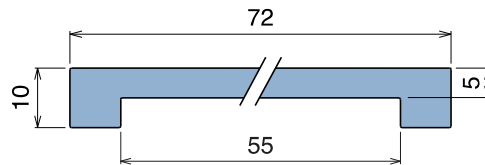

1060

Profilo "U" / U-Profile / U-Profil

Delivery: **Easy** **Standard** Coils available