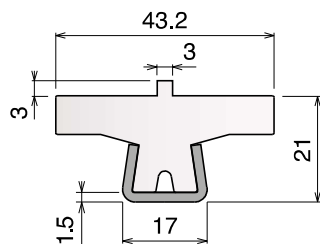

142 Guida conica / Guide rail / Konische Führung

Stainless steel profile thickness: 1,5 mm