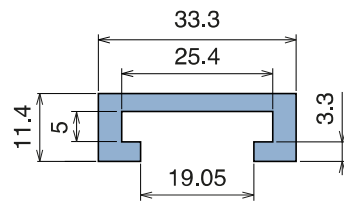

1041

Profilo "C" / C-Profile / C-Profil

Delivery: **Easy** **Standard** Fit on 25 x 5 mm

North America STANDARD

| Article-Nr. | Material | Availability | Supply |
|-------------|-----------------|--------------|----------|
| 104100BC | BluLub | On request | 3 m bars |
| 104100B | BluLub | On request | 6 m bars |
| 104103C | Ti-White | Stock item | 3 m bars |
| 104103 | Ti-White | On request | 6 m bars |
| 104105C | Blue | On request | 3 m bars |
| 104105 | Blue | On request | 6 m bars |
| 104102C | Green | On request | 3 m bars |
| 104102 | Green | On request | 6 m bars |