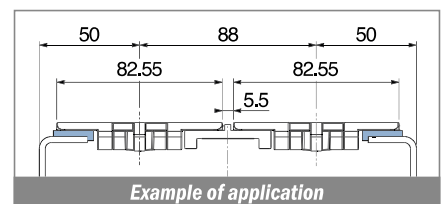

North America STANDARD

150

Profilo "L" / L-Profile / L-Profil

Delivery: **Easy** **Standard**

| Article-Nr. | Material | Availability | Supply |
|-------------|----------|--------------|------------|
| 15004 | BluLub | On request | 60 m coils |
| 15003 | Ti-White | On request | 60 m coils |
| 15001 | Black | Stock item | 60 m coils |
| 15005 | Blue | On request | 60 m coils |
| 15002 | Green | Stock item | 60 m coils |