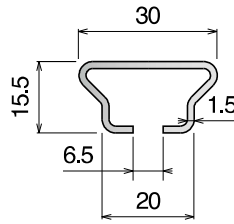

118

Profilo in Acciaio inox / Stainless steel profile / Edelstahl-Profil

Delivery: **Easy** **Standard**