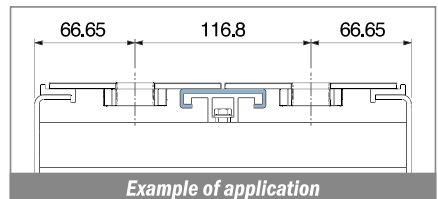

1042

Profilo "C" / C-Profile / C-Profil

Delivery: **Easy** **Standard** Fit on 50 x 6 mm

North America STANDARD

| Article-Nr. | Material | Availability | Supply |
|-------------|----------|--------------|----------|
| 104200BC | BluLub | On request | 3 m bars |
| 104200B | BluLub | On request | 6 m bars |
| 104203C | Ti-White | Stock item | 3 m bars |
| 104203 | Ti-White | On request | 6 m bars |
| 104205C | Blue | On request | 3 m bars |
| 104205 | Blue | On request | 6 m bars |
| 104201C | Green | On request | 3 m bars |
| 104201 | Green | On request | 6 m bars |