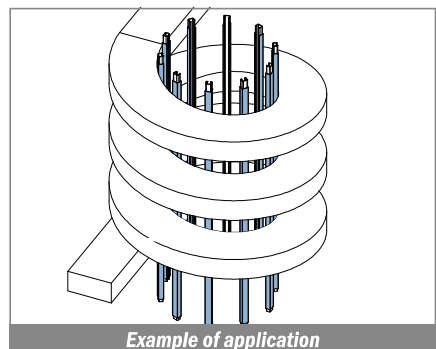

Article-Nr.	Material	Availability	Supply
18100BC	BluLub	On request	3 m bars
18100B	BluLub	On request	6 m bars
18103C	Ti-White	Stock item	3 m bars
18103	Ti-White	On request	6 m bars
18105C	Blue	On request	3 m bars
18105	Blue	On request	6 m bars