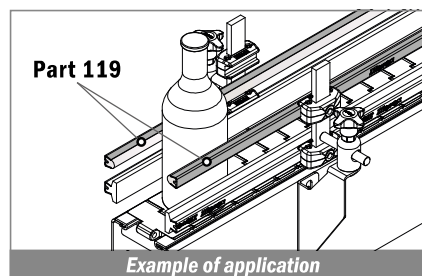

Article-Nr.	Material	Availability	Supply
11963B	BluLub	On request	3 m bars
11967B	BluLub	On request	6 m bars
11963	Ti-White	Stock item	3 m bars
11967	Ti-White	On request	6 m bars
11964C	Blue	On request	3 m bars
11964	Blue	On request	6 m bars