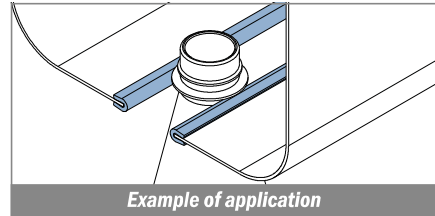

Article-Nr.	Material	Availability	Supply
16700BC	BluLub	Stock item	3 m bars
16700B	BluLub	On request	6 m bars
16700B-30	BluLub	Stock item	30 m coils
16700C	Ti-White	On request	3 m bars
16700	Ti-White	On request	6 m bars
16700-30	Ti-White	On request	30 m coils
16705C	Blue	On request	3 m bars
16705	Blue	On request	6 m bars
16705-30	Blue	On request	30 m coils