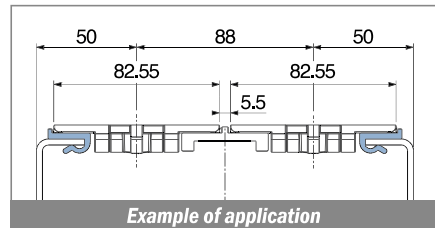

Article-Nr.	Material	Availability	Supply
10400B	BluLub	Stock item	60 m coils
10403	Ti-White	On request	60 m coils
10401	Black	Stock item	60 m coils
10405	Blue	On request	60 m coils
10402	Green	Stock item	60 m coils