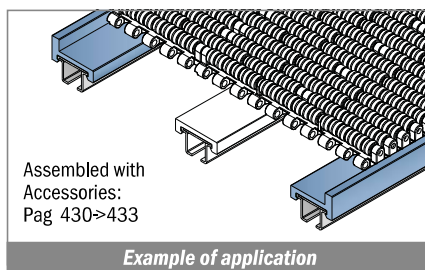

Article-Nr.	Material	Metal	Availability	Supply
15700BC	BluLub	AISI 304	On request	3 m bars
15700B	BluLub	AISI 304	On request	6 m bars
15703C	Ti-White	AISI 304	On request	3 m bars
15703	Ti-White	AISI 304	On request	6 m bars
15704C	Black	AISI 304	On request	3 m bars
15704	Black	AISI 304	On request	6 m bars
15705C	Blue	AISI 304	On request	3 m bars
15705	Blue	AISI 304	On request	6 m bars
15701C	Green	AISI 304	Stock item	3 m bars
15701	Green	AISI 304	On request	6 m bars

Article-Nr.	Material	Metal	Availability	Supply
15706BC	BluLub	AISI 430	On request	3 m bars
15706B	BluLub	AISI 430	On request	6 m bars
15707C	Ti-White	AISI 430	On request	3 m bars
15707	Ti-White	AISI 430	On request	6 m bars
15708C	Black	AISI 430	On request	3 m bars
15708	Black	AISI 430	On request	6 m bars
15706C	Blue	AISI 430	On request	3 m bars
15706	Blue	AISI 430	On request	6 m bars
15702C	Green	AISI 430	Stock item	3 m bars
15702	Green	AISI 430	On request	6 m bars