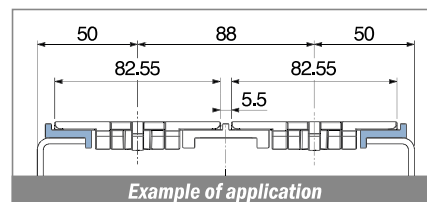

Article-Nr.	Material	Availability	Supply
10202B	BluLub	Stock item	60 m coils
10203	Ti-White	On request	60 m coils
10201	Black	Stock item	60 m coils
10205	Blue	On request	60 m coils
10202	Green	Stock item	60 m coils