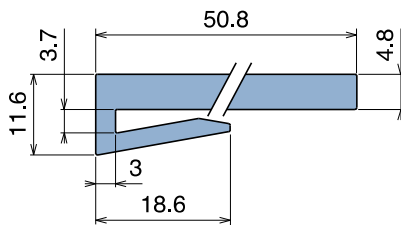

1030

Profilo "J" / J-Profile / J-Profil

Delivery: **Easy** **Standard** Fit on 3 mm (1/8")