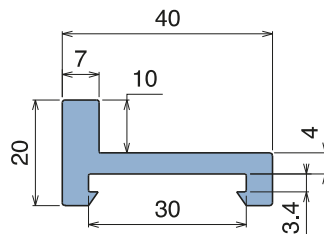

156

Profilo "U" / U-Profile / U-Profil

Delivery: **Easy** **Standard**