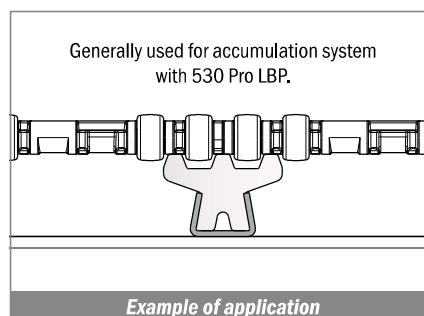

Article-Nr.	Material	Availability	Supply
12700BC	BluLub	On request	3 m bars
12701C	Ti-White	On request	3 m bars
12705C	Blue	On request	3 m bars