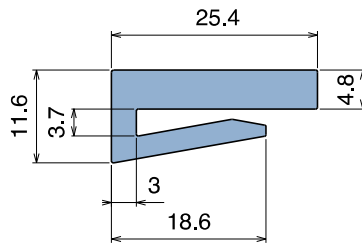

1018

Profilo "J" / J-Profile / J-Profil

Delivery: **Easy** **Standard** Fit on 3 mm (1/8")