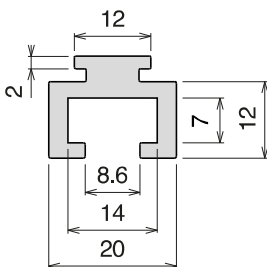

164 Guida in alluminio / Aluminum guide / Aluminium profil

Delivery: **Easy** **Standard**

Used with
Part 362 Pag 493
and **Part 1097** Pag 510

| Article-Nr. | Material | Availability | Supply | Profile cover |
|-------------|----------|--------------|----------|---------------|
| 16401C | Aluminum | Stock item | 3 m bars | 301403 |
| 16401 | Aluminum | Stock item | 6 m bars | 301403 |