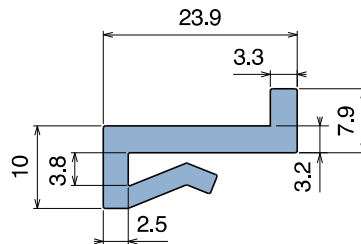

1023

Profilo "J" / J-Profile / J-Profil

Delivery: **Easy** **Standard** Fit on 3 mm (1/8")