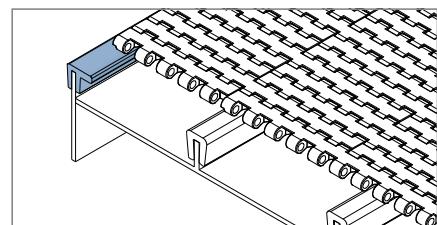

Generally used with sideflex belt.

Example of application

1008

Copri profilo / Bar cap / Abdeckprofil

Delivery: **Easy** Standard Fit on 5 mm (3/16")

| Article-Nr. | Material | Availability | Supply |
|-------------|----------|--------------|----------|
| 100803BC | BluLub | Stock item | 3 m bars |
| 100803B | BluLub | On request | 6 m bars |
| 100803C | Ti-White | Stock item | 3 m bars |
| 100803 | Ti-White | Stock item | 6 m bars |
| 100805C | Blue | On request | 3 m bars |
| 100805 | Blue | On request | 6 m bars |