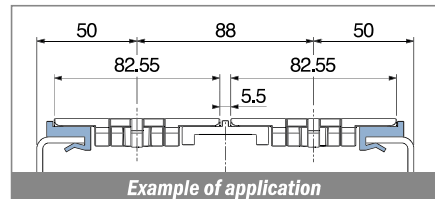

1019

Profilo "J" / J-Profile / J-Profil

Delivery: **Easy** **Standard** Fit on 3 mm (1/8")

North America STANDARD

| Article-Nr. | Material | Availability | Supply |
|-------------|----------|--------------|------------|
| 101900BC | BluLub | On request | 3 m bars |
| 101900B | BluLub | On request | 6 m bars |
| 101900B-30 | BluLub | On request | 30 m coils |
| 101903C | Ti-White | Stock item | 3 m bars |
| 101903 | Ti-White | On request | 6 m bars |
| 101903-30 | Ti-White | On request | 30 m coils |
| 101905C | Blue | On request | 3 m bars |
| 101905 | Blue | On request | 6 m bars |
| 101905-30 | Blue | On request | 30 m coils |