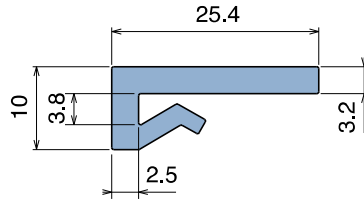

1021

Profilo "J" / J-Profile / J-Profil

Delivery: **Easy** **Standard** Fit on 3 mm (1/8")