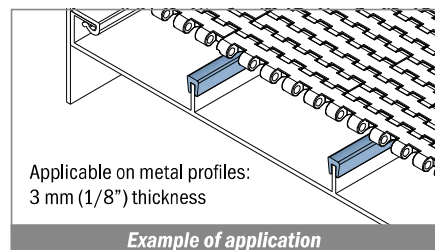

1003 Copri profilo / Bar cap / Abdeckprofil

Delivery: **Easy** **Standard** Fit on 3 mm (1/8")

Article-Nr.	Material	Availability	Supply
100300B-30	BluLub	Stock item	30 m coils
100303-30	Ti-White	Stock item	30 m coils
100305-30	Blue	On request	30 m coils