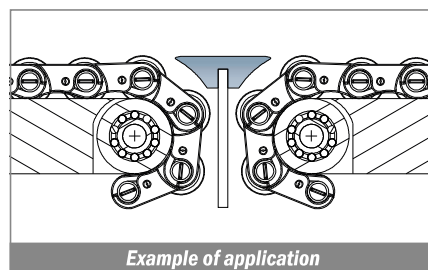

Article-Nr.	Material	Availability	Supply
19960B	BluLub	Stock item	1,5 m bars
19960	Black	Stock item	1,5 m bars