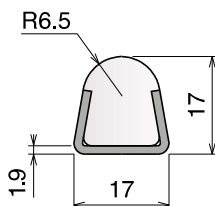

Hygienic
Version
NEW