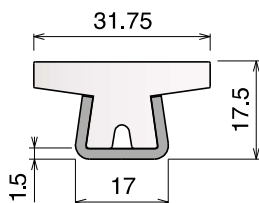

146 Guida conica / Guide rail / Konische Führung

Stainless steel profile thickness: 1,5 mm