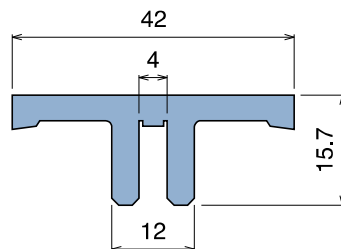

108 Profilo T / T-profile / T-Profil

Delivery: **Easy** **Standard**