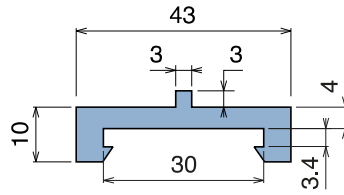

110

Profilo "U" / U-Profile / U-Profil

Delivery: **Easy** **Standard**