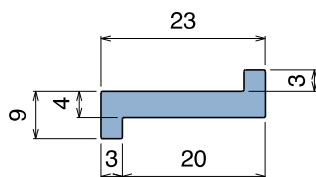

102 Profilo "Z" / Z-Profile / Z-Profil

Delivery: **Easy** **Standard**