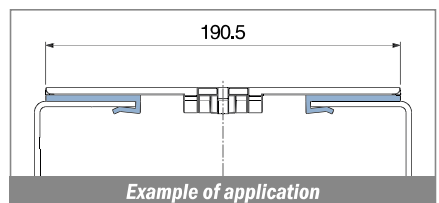

1031

Profilo "J" / J-Profile / J-Profil

Delivery: **Easy** **Standard** Fit on 3 mm (1/8")

North America STANDARD

| Article-Nr. | Material | Availability | Supply |
|-------------|----------|--------------|----------|
| 103100BC | BluLub | Stock item | 3 m bars |
| 103100B | BluLub | On request | 6 m bars |
| 103103C | Ti-White | Stock item | 3 m bars |
| 103103 | Ti-White | Stock item | 6 m bars |
| 103105C | Blue | On request | 3 m bars |
| 103105 | Blue | On request | 6 m bars |