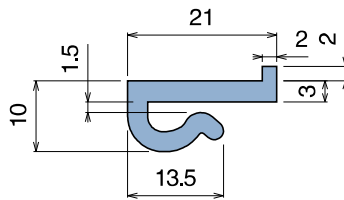

104 Profilo "J" / J-Profile / J-Profil

Delivery: **Easy** **Standard** Fit on 2,5 to 3,5 mm