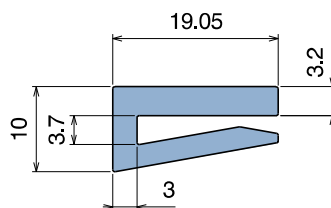

1016

Profilo "J" / J-Profile / J-Profil

Delivery: **Easy** **Standard** Fit on 3 mm (1/8")