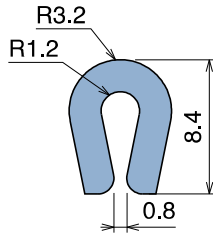

167 Guida collo / Neck guide / Nackenführung

Delivery: **Easy** **Standard** Fit on 1.8 - 2 mm