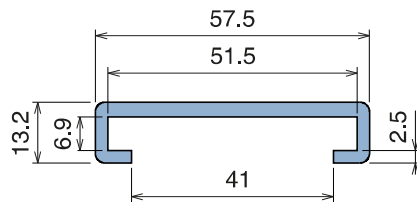

1042

Profilo "C" / C-Profile / C-Profil

Delivery: **Easy** **Standard** Fit on 50 x 6 mm