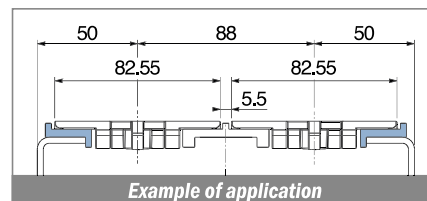

Article-Nr.	Material	Availability	Supply
17604	BluLub	On request	60 m coils
17603	Ti-White	On request	60 m coils
17601	Black	On request	60 m coils
17605	Blue	On request	60 m coils
17602	Green	Stock item	60 m coils