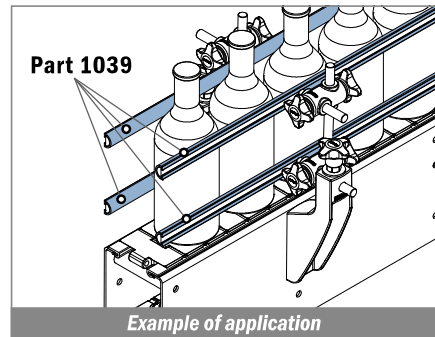

Article-Nr.	Material	Availability	Supply
103923BC	BluLub	On request	3 m bars
103923B	BluLub	On request	6 m bars
103923B-30	BluLub	Stock item	30 m coils
103923B-60	BluLub	On request	60 m coils
103923C	Ti-White	Stock item	3 m bars
103923	Ti-White	On request	6 m bars
103923-30	Ti-White	Stock item	30 m coils
103923-60	Ti-White	Stock item	60 m coils
103925C	Blue	On request	3 m bars
103925	Blue	On request	6 m bars
103925-30	Blue	On request	30 m coils
103925-60	Blue	On request	60 m coils