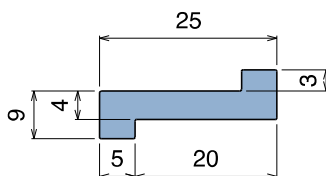

102 Profilo "Z" / Z-Profile / Z-Profil

Delivery: **Easy** **Standard**