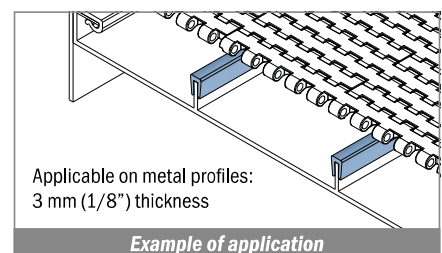

NEW

1085

Copri profilo / Bar cap / Abdeckprofil

Fit on 3 mm (1/8")

| Article-Nr. | Material | Availability | Supply |
|-------------------|-----------------|--------------|------------|
| 108500B | BluLub | On request | 3 m bars |
| 108500B | BluLub | On request | 6 m bars |
| 108500B-30 | BluLub | On request | 30 m coils |
| 108503C | Ti-White | On request | 3 m bars |
| 108503 | Ti-White | On request | 6 m bars |
| 108503-30 | Ti-White | On request | 30 m coils |
| 108505C | Blue | On request | 3 m bars |
| 108505 | Blue | On request | 6 m bars |
| 108505-30 | Blue | On request | 30 m coils |