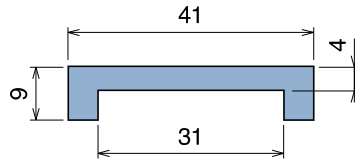

111

Profilo "U" / U-Profile / U-Profil

Delivery: **Easy** **Standard** Coils available