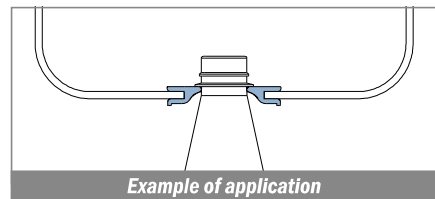

Article-Nr.	Material	Availability	Supply
106200B	BluLub	Stock item	30 m coils
106200	Ti-White	On request	30 m coils
106205	Blue	On request	30 m coils