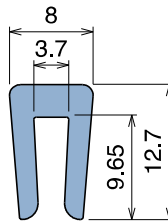

1004

Copri profilo / Bar cap / Abdeckprofil

Delivery: **Easy** **Standard** Fit on 3 mm (1/8")