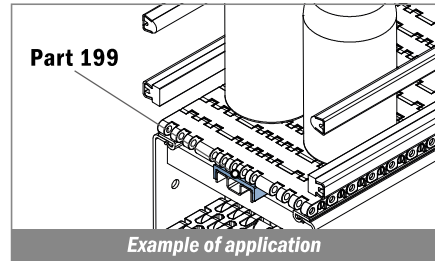

Article-Nr.	Material	Availability	Supply
19976BC	BluLub	On request	3 m bars
19976B	BluLub	On request	6 m bars
19976C	Ti-White	Stock item	3 m bars
19976	Ti-White	On request	6 m bars
19976BLC	Blue	On request	3 m bars
19976BL	Blue	On request	6 m bars