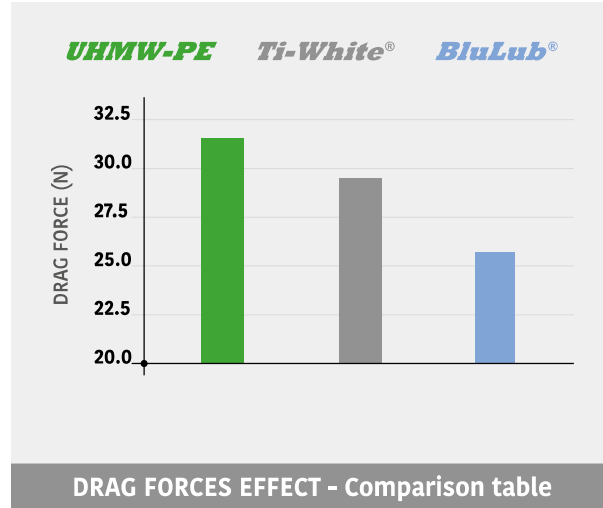

Material selection

Movex offers different materials and design solution for each customer requirements. These comparison tables help to better understand each material and take advantage of their strengths and features to suit your specific needs:

Ti-White® VS Traditional HMW-PE