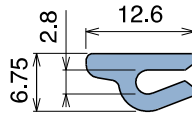

192 Guida collo / Neck guide / Nackenführung

Delivery: **Easy** **Standard** Fit on 1.8 - 2 mm