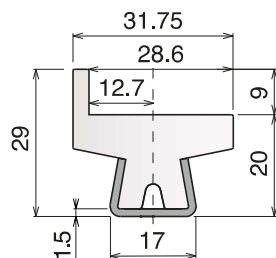

125 Guida conica / Guide rail / Konische Führung

Delivery: **Easy** **Standard**

Stainless steel profile thickness: 1,5 mm

| Article-Nr. | Material | Availability | Supply |
|-------------|----------|--------------|----------|
| 12500BC | BluLub | On request | 3 m bars |
| 12501C | Ti-White | On request | 3 m bars |
| 12505C | Blue | On request | 3 m bars |