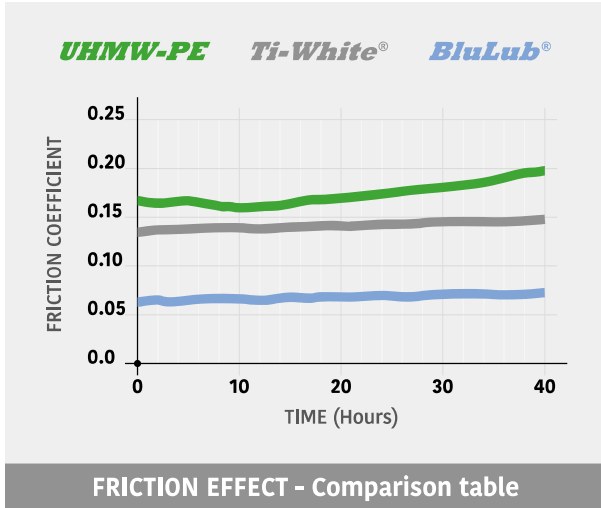

Material selection

Movex offers different materials and design solution for each customer requirements. These comparison tables help to better understand each material and take advantage of their strengths and features to suit your specific needs:

Ti-White® VS Traditional HMW-PE