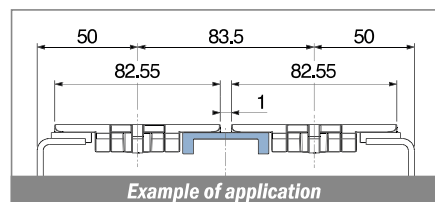

Article-Nr.	Material	Availability	Supply
17801BC	BluLub	Stock item	3 m bars
17801B	BluLub	On request	6 m bars
17801B-30	BluLub	Stock item	30 m coils
17803C	Ti-White	On request	3 m bars
17803	Ti-White	On request	6 m bars
17803-30	Ti-White	Stock item	30 m coils
17801C	Black	Stock item	3 m bars
17801	Black	On request	6 m bars
17801-30	Black	On request	30 m coils
17805C	Blue	On request	3 m bars
17805	Blue	On request	6 m bars
17805-30	Blue	On request	30 m coils
17802C	Green	Stock item	3 m bars
17802	Green	On request	6 m bars
17802-30	Green	Stock item	30 m coils