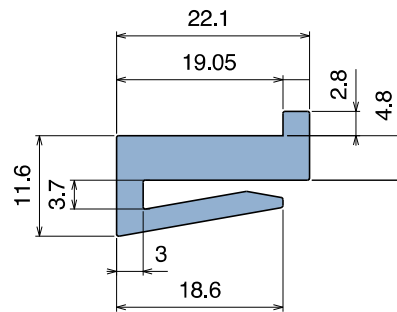

1015

Profilo "J" / J-Profile / J-Profil

Delivery: **Easy** **Standard** Fit on 2,5 to 3,5 mm (1/8")