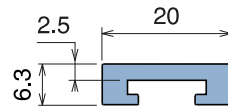

161 Profilo "C" / C-Profile / C-Profil

Delivery: **Easy** **Standard** Coils available