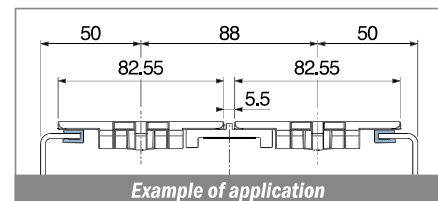

Article-Nr.	Material	Availability	Supply
109000B	BluLub	On request	30 m coils
109002	Ti-White	On request	30 m coils
109005	Blue	On request	30 m coils