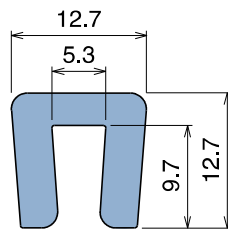

1006

Copri profilo / Bar cap / Abdeckprofil

Delivery: **Easy** **Standard** Fit on 5 mm (3/16")