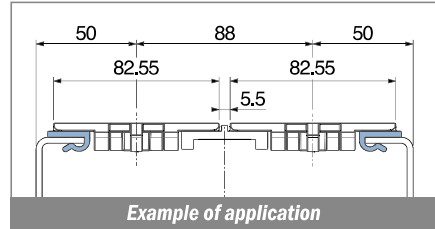

Article-Nr.	Material	Availability	Supply
10300B-30	BluLub	Stock item	30 m coils
10303	Ti-White	Stock item	60 m coils
10301	Black	Stock item	60 m coils
10305	Blue	On request	60 m coils
10302	Green	Stock item	60 m coils