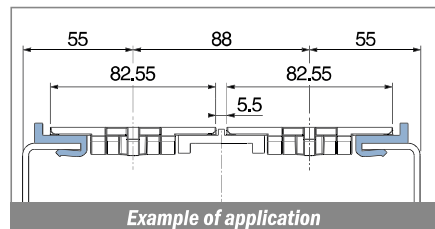

Article-Nr.	Material	Availability	Supply
17902BC	BluLub	On request	3 m bars
17902B	BluLub	On request	6 m bars
17902B-60	BluLub	Stock item	60 m coils
17902WC	Ti-White	On request	3 m bars
17902W	Ti-White	On request	6 m bars
17902W-60	Ti-White	On request	60 m coils
17901C	Black	Stock item	3 m bars
17901	Black	On request	6 m bars
17901BC	Blue	On request	3 m bars
17901B	Blue	On request	6 m bars
17901B-60	Blue	On request	60 m coils
17902C	Green	Stock item	3 m bars
17902	Green	On request	6 m bars
17902-60	Green	Stock item	60 m coils