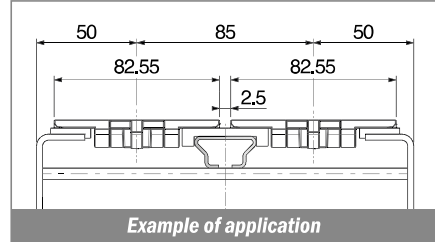

Article-Nr.	Material	Availability	Supply
11801C	AISI 304	Stock item	3 m bars
11801	AISI 304	Stock item	6 m bars
11802C	AISI 430	Stock item	3 m bars
11802	AISI 430	On request	6 m bars