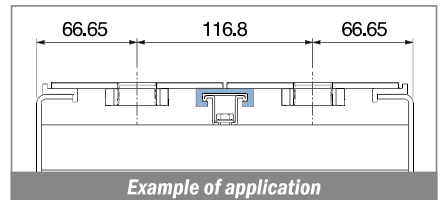

1041

Profilo "C" / C-Profile / C-Profil

Delivery: **Easy** **Standard** Fit on 25 x 5 mm

North America STANDARD

| Article-Nr. | Material | Availability | Supply |
|-------------|-----------------|--------------|----------|
| 104100BC | BluLub | On request | 3 m bars |
| 104100B | BluLub | On request | 6 m bars |
| 104103C | Ti-White | Stock item | 3 m bars |
| 104103 | Ti-White | On request | 6 m bars |
| 104105C | Blue | On request | 3 m bars |
| 104105 | Blue | On request | 6 m bars |
| 104102C | Green | On request | 3 m bars |
| 104102 | Green | On request | 6 m bars |