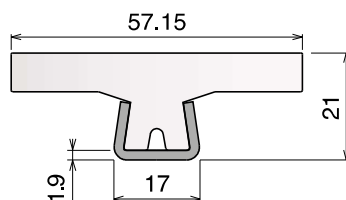

Stainless steel profile thickness: 1,9 mm