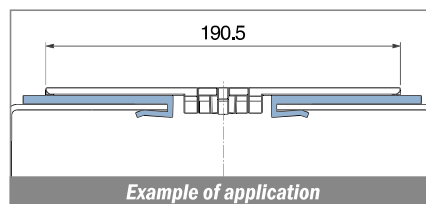

1034

Profilo "J" / J-Profile / J-Profil

Delivery: **Easy** **Standard** Fit on 3 mm (1/8")

North America STANDARD

| Article-Nr. | Material | Availability | Supply |
|-------------|----------|--------------|----------|
| 103400BC | BluLub | On request | 3 m bars |
| 103400B | BluLub | On request | 6 m bars |
| 103403C | Ti-White | Stock item | 3 m bars |
| 103403 | Ti-White | On request | 6 m bars |
| 103405C | Blue | On request | 3 m bars |
| 103405 | Blue | On request | 6 m bars |