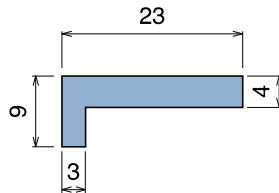

175

Profilo "L" / L-Profile / L-Profil

Delivery: **Easy** **Standard**