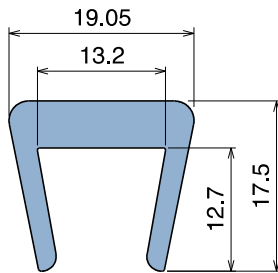

1012 Copri profilo / Bar cap / Abdeckprofil

Delivery: **Easy** **Standard** Fit on 12/13 mm (1/2")