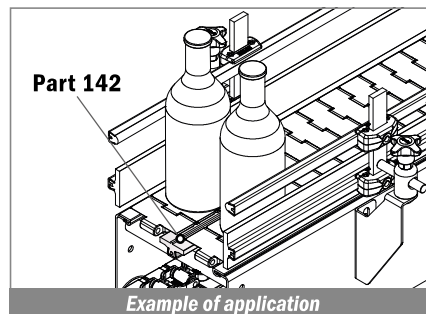

Article-Nr.	Material	Availability	Supply
14200BC	BluLub	On request	3 m bars
14201C	Ti-White	On request	3 m bars
14205C	Blue	On request	3 m bars