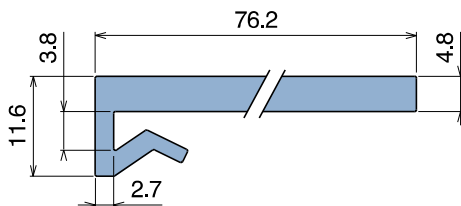

1034

Profilo "J" / J-Profile / J-Profil

Delivery: **Easy** **Standard** Fit on 3 mm (1/8")