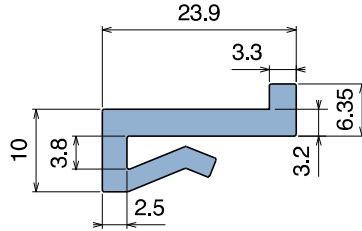

1024-1025-1026

Guide estruse / Extruded profiles / Extrudiertes Profil

1024

Profilo "J" / J-Profile / J-Profil

Delivery: **Easy** **Standard** Fit on 3 mm (1/8")

Example of application

North America STANDARD

Article-Nr.	Material	Availability	Supply
102400BC	BluLub	On request	3 m bars
102400B	BluLub	On request	6 m bars
102400B-30	BluLub	On request	30 m coils
102403C	Ti-White	Stock item	3 m bars
102403	Ti-White	On request	6 m bars
102403-30	Ti-White	Stock item	30 m coils
102401C	Black	On request	3 m bars
102401	Black	On request	6 m bars
102401-30	Black	On request	30 m coils
102405C	Blue	On request	3 m bars
102405	Blue	On request	6 m bars
102405-30	Blue	On request	30 m coils
102402C	Green	Stock item	3 m bars
102402	Green	Stock item	6 m bars
102402-30	Green	On request	30 m coils