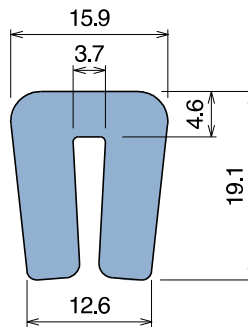

1085

Copri profilo / Bar cap / Abdeckprofil

Fit on 3 mm (1/8")