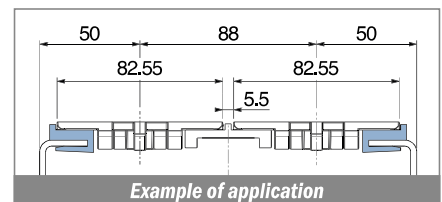

1015

Profilo "J" / J-Profile / J-Profil

Delivery: **Easy** **Standard** Fit on 2,5 to 3,5 mm (1/8")

North America STANDARD

| Article-Nr. | Material | Availability | Supply |
|-------------|----------|--------------|------------|
| 101500BC | BluLub | On request | 3 m bars |
| 101500B | BluLub | On request | 6 m bars |
| 101500B-30 | BluLub | On request | 30 m coils |
| 101503C | Ti-White | On request | 3 m bars |
| 101503 | Ti-White | On request | 6 m bars |
| 101503-30 | Ti-White | On request | 30 m coils |
| 101505C | Blue | On request | 3 m bars |
| 101505 | Blue | On request | 6 m bars |
| 101505-30 | Blue | On request | 30 m coils |