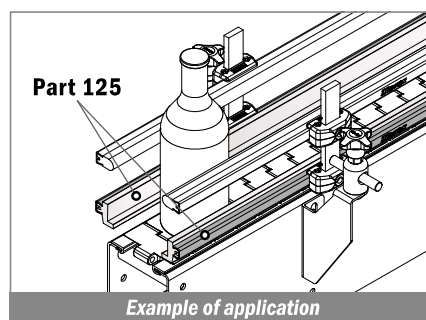

125 Guida conica / Guide rail / Konische Führung

Delivery: **Easy** **Standard**

Stainless steel profile thickness: 1,5 mm

| Article-Nr. | Material | Availability | Supply |
|-------------|----------|--------------|----------|
| 12500BC | BluLub | On request | 3 m bars |
| 12501C | Ti-White | On request | 3 m bars |
| 12505C | Blue | On request | 3 m bars |