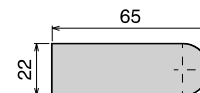

C-Profile

See product page for specific details and materials available.

1041 Fit on 25 x 5 mm

Pag 374

1082 Fit on 38,1 x 6,35 mm

Pag 374

1044 Fit on 38,1 x 12,7 mm

Pag 374

1053 Fit on 38,1 x 6,35 mm

Pag 375

1054 Fit on 38,1 x 6,35 mm

Pag 375

137 Fit on 40 x 8 mm

Pag 375

137 Fit on 40 x 8 mm

Pag 376

137 Fit on 40 x 8 mm

Pag 376

1042 Fit on 50 x 6 mm

Pag 376

1045 Fit on 50,8 x 12,7 mm

Pag 377

158 Fit on 50 x 6 mm

Pag 377

163 See dimension available
Used with Part. 164/165

Pag 378

160 Used with Part. 164/165

Pag 379

161 Used with Part. 164/165

Pag 379

162 Used with Part. 164/165

Pag 380

164 Aluminum

Pag 380

165 Aluminum

Pag 380

1039

Pag 381

1083

Pag 381

166
ØA: 8/10/12/16
ØB: 12/14/16/20

Pag 382

154

Pag 382

155

Pag 383

134

Pag 383

Transfer plate and NoseBar

See product page for specific details and materials available.

199 Fit on 3 mm

Pag 384

238

Pag 384

228

Pag 384

235

Pag 384