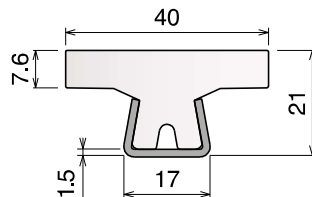

124 Guida conica / Guide rail / Konische Führung

Delivery: **Easy** **Standard**

Stainless steel profile thickness: 1,5 mm