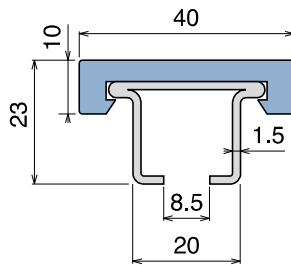

133

Profilo "U" assemblato clip-on / U-Profile assembled clip-on / U-Profil montiert clip-on

Delivery: **Easy** **Standard**