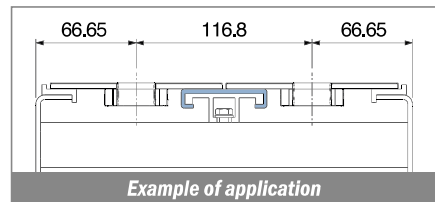

North America STANDARD

Article-Nr.	Material	Availability	Supply
15800BC	BluLub	Stock item	3 m bars
15894C	Ti-White	On request	3 m bars
15898C	Black	Stock item	3 m bars
15894BLC	Blue	On request	3 m bars
15897C	Green	Stock item	3 m bars
15800C	Grey	Stock item	3 m bars