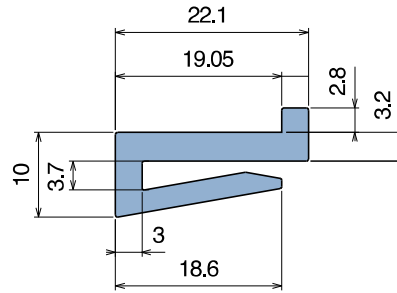

1014

Profilo "J" / J-Profile / J-Profil

Delivery: **Easy** **Standard** Fit on 3 mm (1/8")

North America STANDARD

| Article-Nr. | Material | Availability | Supply |
|-------------|----------|--------------|------------|
| 101400BC | BluLub | On request | 3 m bars |
| 101400B | BluLub | On request | 6 m bars |
| 101400B-30 | BluLub | On request | 30 m coils |
| 101403C | Ti-White | Stock item | 3 m bars |
| 101403 | Ti-White | On request | 6 m bars |
| 101403-30 | Ti-White | Stock item | 30 m coils |
| 101405C | Blue | On request | 3 m bars |
| 101405 | Blue | On request | 6 m bars |
| 101405-30 | Blue | On request | 30 m coils |