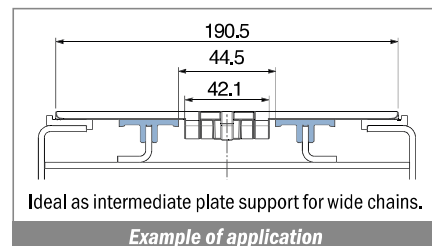

Supports available
Part 230/231
Pag 446

108 Profilo T / T-profile / T-Profil

Delivery: **Easy** **Standard**

| Article-Nr. | Material | Availability | Supply |
|-------------|-----------------|--------------|----------|
| 10800BC | BluLub | On request | 3 m bars |
| 10800B | BluLub | Stock item | 6 m bars |
| 10803C | Ti-White | On request | 3 m bars |
| 10803 | Ti-White | On request | 6 m bars |
| 10801C | Black | Stock item | 3 m bars |
| 10801 | Black | On request | 6 m bars |
| 10805C | Blue | On request | 3 m bars |
| 10805 | Blue | On request | 6 m bars |
| 10802C | Green | Stock item | 3 m bars |
| 10802 | Green | Stock item | 6 m bars |