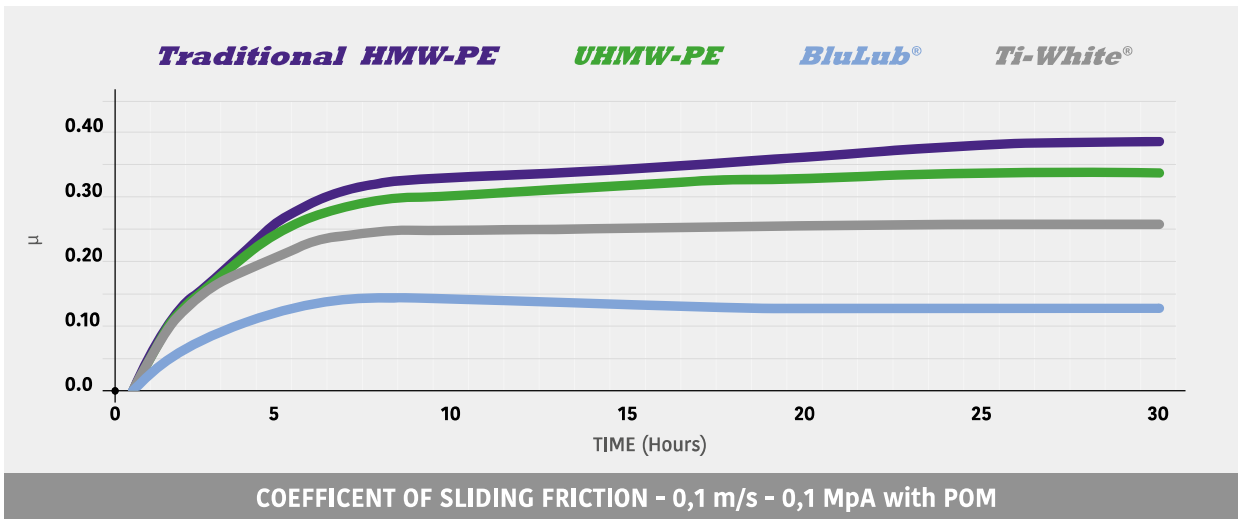

Material selection

Movex offers different materials and design solution for each customer requirements. These comparison tables help to better understand each material and take advantage of their strengths and features to suit your specific needs:

Ti-White® VS Traditional HMW-PE