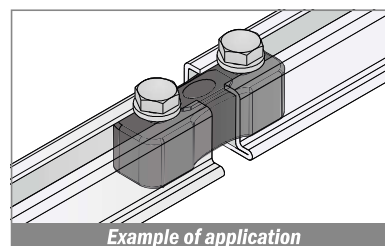

Example of application