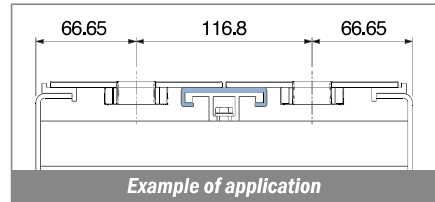

North America STANDARD

Article-Nr.	Material	Availability	Supply
104500BC	BluLub	On request	3 m bars
104500B	BluLub	On request	6 m bars
104503C	Ti-White	On request	3 m bars
104503	Ti-White	On request	6 m bars
104505C	Blue	On request	3 m bars
104505	Blue	On request	6 m bars