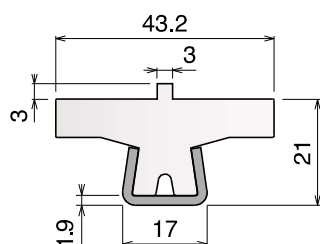

Stainless steel profile thickness: 1,9 mm

Article-Nr.	Material	Availability	Supply
14260BC	BluLub	On request	3 m bars
14263	Ti-White	On request	3 m bars
14263BLC	Blue	On request	3 m bars