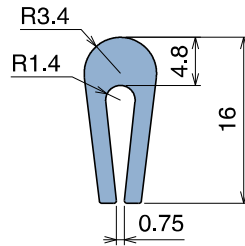

1001 Copri profilo / Bar cap / Abdeckprofil

Delivery: **Easy** **Standard** Fit on 1,5 mm (1/16")