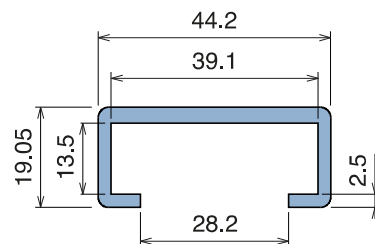

1044

Profilo "C" / C-Profile / C-Profil

Delivery: **Easy** **Standard** Fit on 38.1 x 12.7 mm