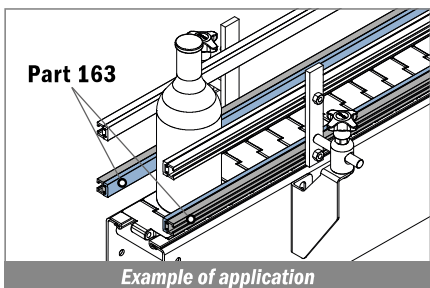

163 Profilo "C" / C-Profile / C-Profil

Delivery: **Easy** **Standard** Coils available

Article-Nr.	Material	A	Availability	Supply
16303BC	BluLub	25,4	Stock item	3 m bars
16303B	BluLub	25,4	On request	6 m bars
16303B-30	BluLub	25,4	Stock item	30 m coils
16313BC	BluLub	31,75	On request	3 m bars
16313B	BluLub	31,75	On request	6 m bars
16313B-30	BluLub	31,75	On request	30 m coils
16323BC	BluLub	35	On request	3 m bars
16323B	BluLub	35	On request	6 m bars
16323B-30	BluLub	35	On request	30 m coils
16324BC	BluLub	38,1	On request	3 m bars
16324B	BluLub	38,1	On request	6 m bars
16324B-30	BluLub	38,1	On request	30 m coils
16325BC	BluLub	54,1	On request	3 m bars
16325B	BluLub	54,1	On request	6 m bars
16325B-30	BluLub	54,1	On request	30 m coils
16303C	Ti-White	25,4	Stock item	3 m bars
16303	Ti-White	25,4	On request	6 m bars
16303-30	Ti-White	25,4	Stock item	30 m coils
16313C	Ti-White	31,75	Stock item	3 m bars
16313	Ti-White	31,75	On request	6 m bars
16313-30	Ti-White	31,75	On request	30 m coils
16323C	Ti-White	35	Stock item	3 m bars
16323	Ti-White	35	On request	6 m bars
16323-30	Ti-White	35	On request	30 m coils
16324C	Ti-White	38,1	Stock item	3 m bars
16324	Ti-White	38,1	Stock item	6 m bars
16324-30	Ti-White	38,1	On request	30 m coils
16325C	Ti-White	54,1	On request	3 m bars
16325	Ti-White	54,1	On request	6 m bars
16325-30	Ti-White	54,1	On request	30 m coils
16303BLC	Blue	25,4	On request	3 m bars
16303BL	Blue	25,4	On request	6 m bars
16303BL-30	Blue	25,4	On request	30 m coils
16313BLC	Blue	31,75	On request	3 m bars
16313BL	Blue	31,75	On request	6 m bars
16313BL-30	Blue	31,75	On request	30 m coils
16323BLC	Blue	35	On request	3 m bars
16323BL	Blue	35	On request	6 m bars
16323BL-30	Blue	35	On request	30 m coils
16324BLC	Blue	38,1	On request	3 m bars
16324BL	Blue	38,1	On request	6 m bars
16324BL-30	Blue	38,1	On request	30 m coils
16325BLC	Blue	54,1	On request	3 m bars
16325BL	Blue	54,1	On request	6 m bars
16325BL-30	Blue	54,1	On request	30 m coils

Used with
Part 164/165
Pag 380