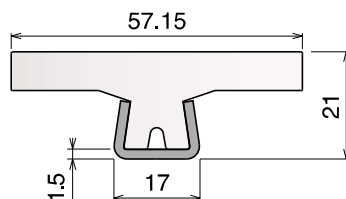

141 Guida conica / Guide rail / Konische Führung

Delivery: **Easy** **Standard**

Stainless steel profile thickness: 1,5 mm