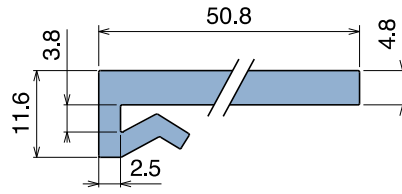

1032

Profilo "J" / J-Profile / J-Profil

Delivery: **Easy** **Standard** Fit on 3 mm (1/8")