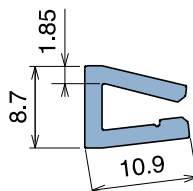

NEW 1090

Profilo "J" / J-Profile / J-Profil

Delivery: **Easy** **Standard** Fit on 1,8 to 2 mm