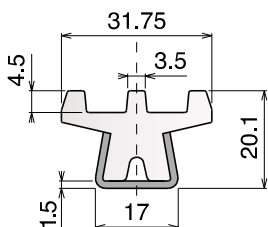

NEW 127 Guida conica / Guide rail / Konische Führung

Stainless steel profile thickness: 1,5 mm