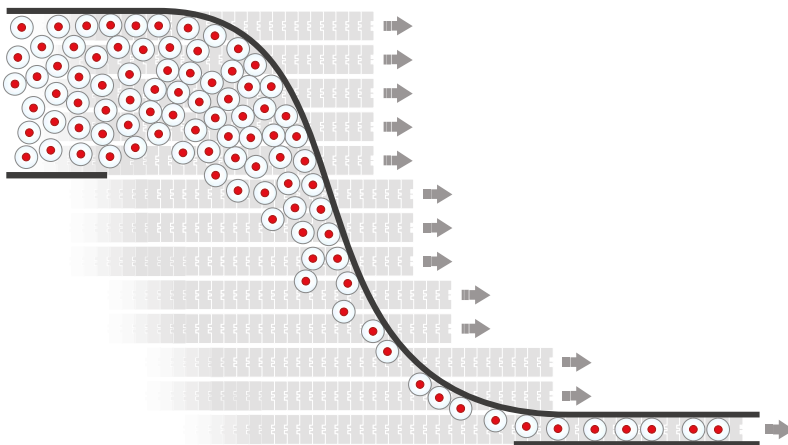

Staggered version

| Article-Nr. | Material | Availability | Supply |
|-------------|----------|--------------|------------|
| 19945B-30 | BluLub | Stock item | 30 m coils |
| 19945W-30 | Ti-White | On request | 30 m coils |
| 19945-30 | Black | Stock item | 30 m coils |
| 19945BL-30 | Blue | On request | 30 m coils |
| 19946-30 | Green | Stock item | 30 m coils |