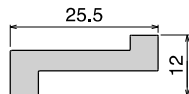

341

L-Profile

See product page for specific details and materials available.

1094

Pag 350

175

Pag 350

1038

Pag 350

150

Pag 350

1058

Pag 351

174

Pag 351

Z-Profile

See product page for specific details and materials available.

101

Pag 351

102

Pag 352

102

Pag 352

176

Pag 352

1074

Pag 353

Material Info:

pg. 336-340

Special shape

See product page for specific details and materials available.

107

Pag 353

108

Pag 353

105

A: 20/25/30/40/50/60/70/100
B: 3,5

106

Pag 354

Pag 354

Extruded profiles