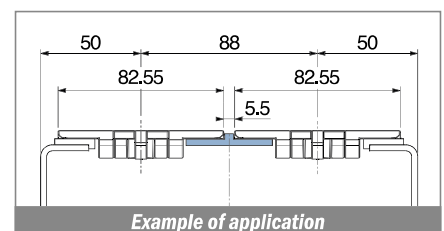

Article-Nr.	Material	Availability	Supply
10604	BluLub	On request	60 m coils
10601	Ti-White	Stock item	60 m coils
10605	Blue	On request	60 m coils
10602	Green	Stock item	60 m coils