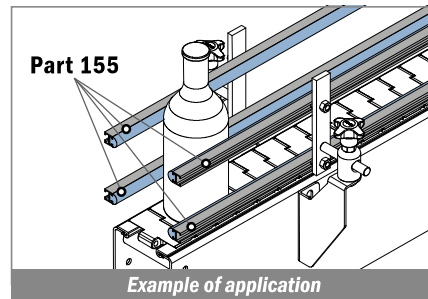

Only plastic profile

Article-Nr.	Material	Availability	Supply
15550B-30	BluLub	On request	30 m coils
15553-30	Ti-White	On request	30 m coils
15555-30	Blue	On request	30 m coils
15551-30	Green	On request	30 m coils