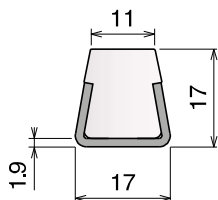

Hygienic Version
NEW