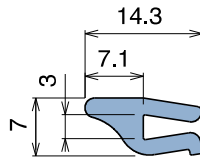

1062 Guida collo / Neck guide / Nackenführung

Delivery: **Easy** **Standard** Fit on 1.8 - 2 mm