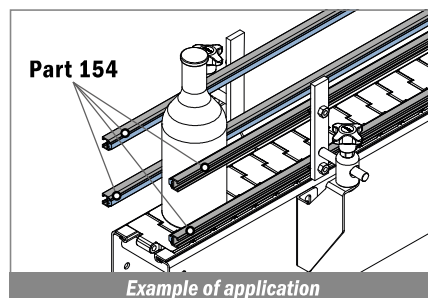

Only plastic profile

Article-Nr.	Material	Availability	Supply
15451B-30	<i>BluLub</i>	On request	30 m coils
15451-30	<i>Ti-White</i>	On request	30 m coils
15455-30	Blue	On request	30 m coils
15452-30	Green	On request	30 m coils