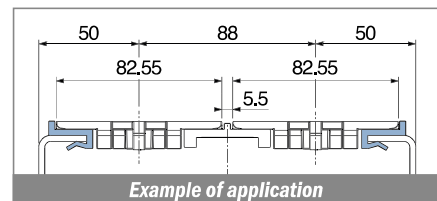

1023

Profilo "J" / J-Profile / J-Profil

Delivery: **Easy** **Standard** Fit on 3 mm (1/8")

North America STANDARD

| Article-Nr. | Material | Availability | Supply |
|-------------|----------|--------------|----------|
| 102300BC | BluLub | On request | 3 m bars |
| 102300B | BluLub | On request | 6 m bars |
| 102303C | Ti-White | Stock item | 3 m bars |
| 102303 | Ti-White | On request | 6 m bars |
| 102305C | Blue | On request | 3 m bars |
| 102305 | Blue | On request | 6 m bars |