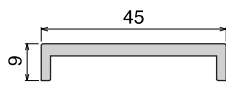

Pag 369

1080