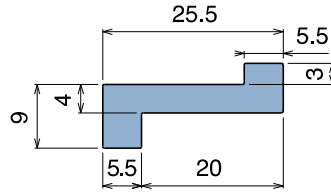

1074 Profilo "Z" / Z-Profile / Z-Profil

Delivery: **Easy** **Standard**