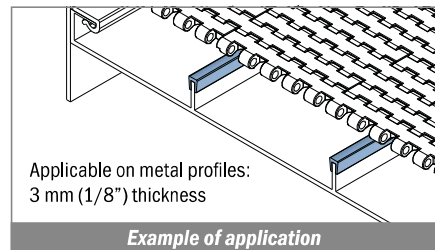

1002 Copri profilo / Bar cap / Abdeckprofil

Delivery: **Easy** **Standard** Fit on 3 mm (1/8")

Article-Nr.	Material	Availability	Supply
100200B-30	BluLub	Stock item	30 m coils
100203-30	Ti-White	Stock item	30 m coils
100205-30	Blue	On request	30 m coils