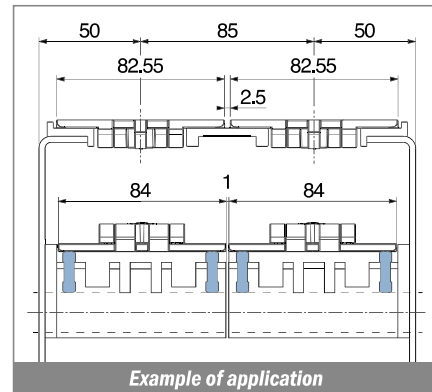

107 Profilo guida catena / Wear strip / Rückführleiste

Delivery: **Easy** **Standard**

Article-Nr.	Material	Availability	Supply
10704	BluLub	On request	60 m coils
10703	Ti-White	Stock item	60 m coils
10701	Black	On request	60 m coils
10705	Blue	On request	60 m coils
10702	Green	Stock item	60 m coils