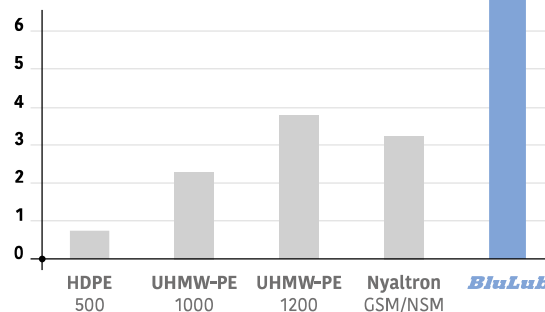

Choose the performance of innovative material.

BluLub® is the Movex super-performance compounded Ultra High Molecular Weight Polyethylene material, with the latest generation of solid lubricants, able to contribute improving PV-properties (limiting pressure velocity) compared to standard UHMW-PE, especially in applications with limited lubrication, higher speeds and/or higher loads.

BluLub® ensures high wear and abrasion resistance, requires less energy and with the lowest coefficient of friction, improves the product stability and wear life of sliding parts.

Thanks to the **BluLub®** characteristics, the extruded profiles can also offer a longer wear life, compared to traditional materials, and will help reducing marks over products or goods sliding on them; at the same time, **BluLub®** is also ideal for extreme conditions in terms of load and speed.

More material information and technical data sheet can be provided on request, get in touch with us for a quick support.

The right choice for:

- Lowest coefficient of friction
- Reduced noise and squeaking
- Lowest wear and minimized energy consumption
- Minimal moisture absorption
- Extreme material performances
- Best lubricant distribution

BluLub® is available for any type of profile, standard or custom.

Properties:

- UHMW-PE Polyethylene with molecular density 9,200,000 g/mol.
- Operating temperature: -40 to + 80°C (-40 to 176°F)
- Linear expansion coefficient: $2 \times 10^{-4} \text{ } ^\circ\text{C}^{-1}$ ($1.1 \times 10^{-4} \text{ } ^\circ\text{F}^{-1}$)