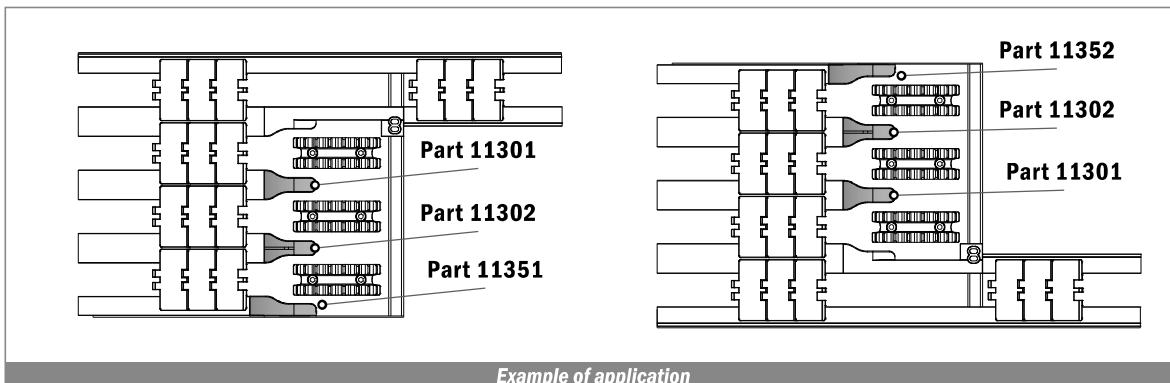

CON NERVATURA / WITH NOSE / MIT NASE

Article-Nr.	Colour	Availability
11302	Black	On request