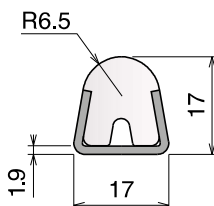

Stainless steel profile thickness: 1,9 mm