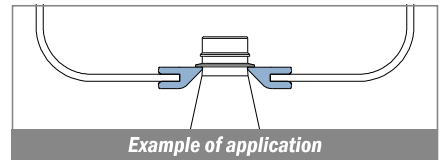

Article-Nr.	Material	Availability	Supply

107600B	BluLub	Stock item	30 m coils

107600	Ti-White	On request	30 m coils

107605	Blue	On request	30 m coils