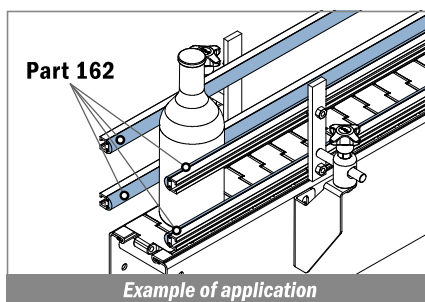

164 Guida in alluminio / Aluminum guide / Aluminium profil

Delivery: **Easy** **Standard**

Used with
Part 362 Pag 493
and **Part 1097** Pag 510

| Article-Nr. | Material | Availability | Supply | Profile cover |
|-------------|----------|--------------|----------|---------------|
| 16401C | Aluminum | Stock item | 3 m bars | 301403 |
| 16401 | Aluminum | Stock item | 6 m bars | 301403 |