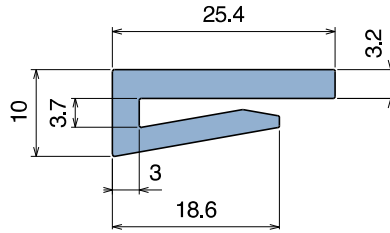

1017

Profilo "J" / J-Profile / J-Profil

Delivery: **Easy** **Standard** Fit on 3 mm (1/8")