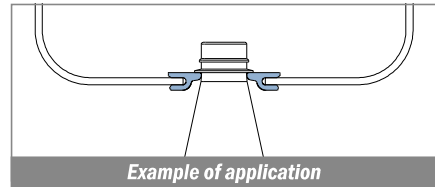

Article-Nr.	Material	Availability	Supply
19200B	BluLub	Stock item	30 m coils
19200	Ti-White	On request	30 m coils
19205	Blue	On request	30 m coils