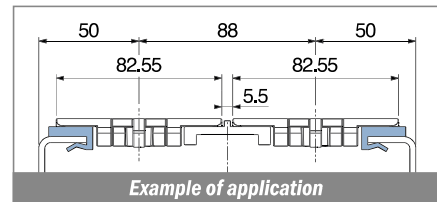

Article-Nr.	Material	Availability	Supply
102200BC	BluLub	On request	3 m bars
102200B	BluLub	On request	6 m bars
102200B-30	BluLub	On request	30 m coils
102203C	Ti-White	Stock item	3 m bars
102203	Ti-White	On request	6 m bars
102203-30	Ti-White	On request	30 m coils
102205C	Blue	On request	3 m bars
102205	Blue	On request	6 m bars
102205-30	Blue	On request	30 m coils