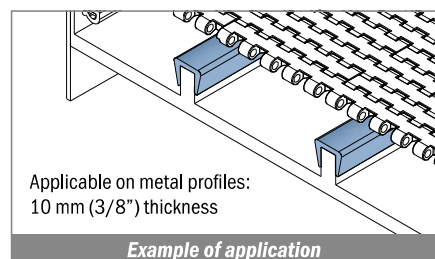

Article-Nr.	Material	Availability	Supply
1011008-30	BluLub	On request	30 m coils
101103-30	Ti-White	On request	30 m coils
101105-30	Blue	On request	30 m coils