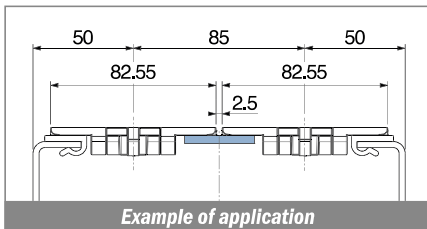

105 Profilo piatto / Flat profile / Flachprofil

Delivery: **Easy** **Standard**