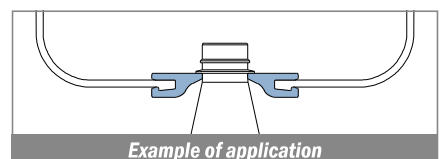

Article-Nr.	Material	Availability	Supply

17200B	BluLub	Stock item	30 m coils

17200	Ti-White	On request	30 m coils

17205	Blue	On request	30 m coils