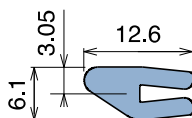

1072 Guida collo / Neck guide / Nackenführung

Delivery: **Easy** **Standard** Fit on 1.8 - 2 mm