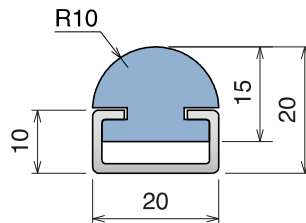

134 Guida laterale / Side guide rail / Seitenführungen

Delivery: **Easy** **Standard** Metal profile: Stainless steel AISI 304