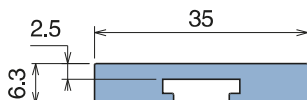

163 Profilo "C" / C-Profile / C-Profil

Delivery: **Easy** **Standard** Coils available