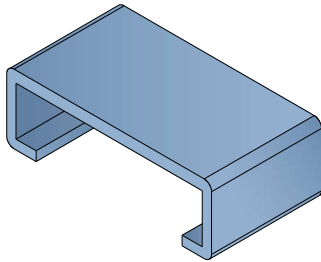

1045 Profilo "C" / C-Profile / C-Profil

Fit on 50,8 x 12,7 mm