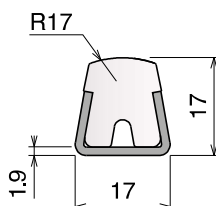

Stainless steel profile thickness: 1,9 mm