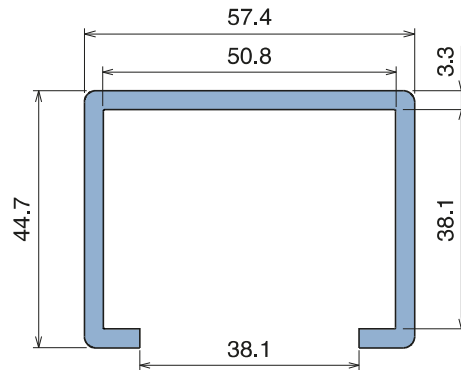

1052 Copri profilo / Bar cover / Abdeckprofil

Delivery: **Easy** **Standard** Fit on 38,1 x 50,8 mm (1-1/2"x 2")

| Article-Nr. | Material | Availability | Supply |
|-------------|----------|--------------|----------|
| 105200BC | BluLub | On request | 3 m bars |
| 105200B | BluLub | On request | 6 m bars |
| 105203C | Ti-White | Stock item | 3 m bars |
| 105203 | Ti-White | On request | 6 m bars |
| 105205C | Blue | On request | 3 m bars |
| 105205 | Blue | On request | 6 m bars |