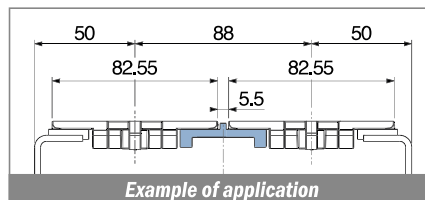

Article-Nr.	Material	Availability	Supply
14950BC	<i>BluLub</i>	On request	3 m bars
14950B	<i>BluLub</i>	On request	6 m bars
14953C	<i>Ti-White</i>	On request	3 m bars
14953	<i>Ti-White</i>	On request	6 m bars
14950C	Black	Stock item	3 m bars
14950	Black	On request	6 m bars
14955C	Blue	On request	3 m bars
14955	Blue	On request	6 m bars
14952C	Green	Stock item	3 m bars
14952	Green	On request	6 m bars