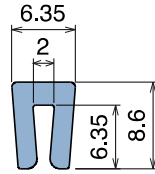

1000 Copri profilo / Bar cap / Abdeckprofil

Delivery: **Easy** **Standard** Fit on 1,5 mm (1/16")