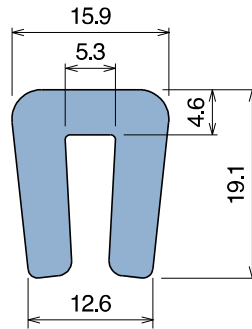

153

Copri profilo / Bar cap / Abdeckprofil

Delivery: **Easy** **Standard** Fit on 4/5 mm (3/16")