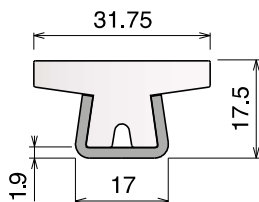

Article-Nr.	Material	Availability	Supply
14660BC	BluLub	On request	3 m bars
14663	Ti-White	On request	3 m bars
14663BLC	Blue	On request	3 m bars