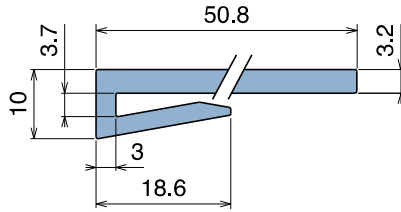

1029

Profilo "J" / J-Profile / J-Profil

Delivery: **Easy** **Standard** Fit on 3 mm (1/8")