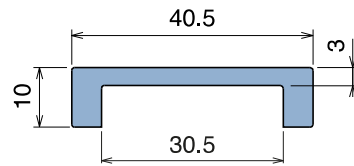

178 Profilo "U" / U-Profile / U-Profil

Delivery: **Easy** **Standard** Coils available