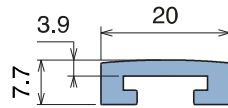

160 Profilo "C" / C-Profile / C-Profil

Delivery: **Easy** **Standard**