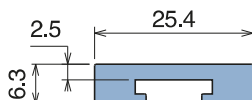

163 Profilo "C" / C-Profile / C-Profil

Delivery: **Easy** **Standard** Coils available