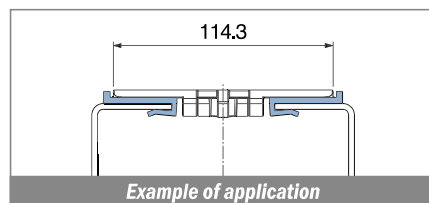

1027

Profilo "J" / J-Profile / J-Profil

Delivery: **Easy** **Standard** Fit on 3 mm (1/8")

North America STANDARD

| Article-Nr. | Material | Availability | Supply |
|-------------|----------|--------------|------------|
| 102700BC | BluLub | On request | 3 m bars |
| 102700B | BluLub | On request | 6 m bars |
| 102700B-30 | BluLub | On request | 30 m coils |
| 102703C | Ti-White | Stock item | 3 m bars |
| 102703 | Ti-White | On request | 6 m bars |
| 102703-30 | Ti-White | On request | 30 m coils |
| 102705C | Blue | On request | 3 m bars |
| 102705 | Blue | On request | 6 m bars |
| 102705-30 | Blue | On request | 30 m coils |