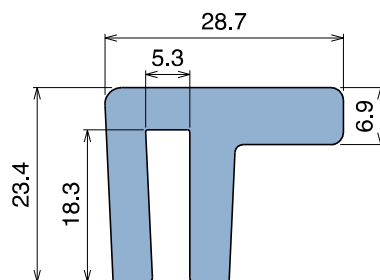

Generally used with sideflex belt.

Example of application

1008

Copri profilo / Bar cap / Abdeckprofil

Delivery: **Easy** Standard Fit on 5 mm (3/16")

| Article-Nr. | Material | Availability | Supply |
|-------------|----------|--------------|----------|
| 100803BC | BluLub | Stock item | 3 m bars |
| 100803B | BluLub | On request | 6 m bars |
| 100803C | Ti-White | Stock item | 3 m bars |
| 100803 | Ti-White | Stock item | 6 m bars |
| 100805C | Blue | On request | 3 m bars |
| 100805 | Blue | On request | 6 m bars |