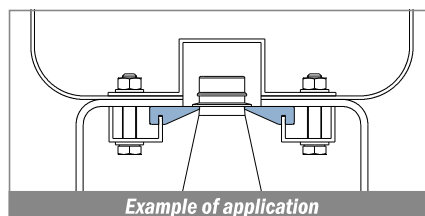

168 Guida collo / Neck guide / Nackenführung

Delivery: **Easy** **Standard** Fit on 2,5 mm

| Article-Nr. | Material | Availability | Supply |
|-------------|-----------------|--------------|------------|
| 16801B | BluLub | Stock item | 3 m bars |
| 16802B | BluLub | On request | 6 m bars |
| 16800B | BluLub | Stock item | 30 m coils |
| 16801 | Ti-White | On request | 3 m bars |
| 16802 | Ti-White | On request | 6 m bars |
| 16800 | Ti-White | On request | 30 m coils |
| 16805C | Blue | On request | 3 m bars |
| 16805 | Blue | On request | 6 m bars |
| 16805-30 | Blue | On request | 30 m coils |