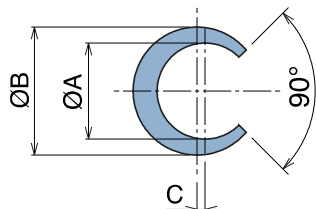

166 Profilo per tondini / Round profile for steel rods / Halbmond Profil

Delivery: **Easy** **Standard** Coils available