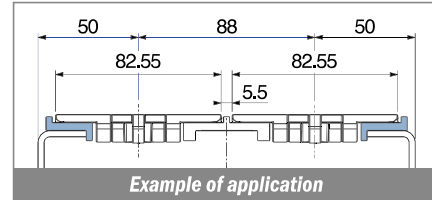

Article-Nr.	Material	Availability	Supply
107404	BluLub	On request	60 m coils
107403	Ti-White	On request	60 m coils
107401	Black	Stock item	60 m coils
107405	Blue	On request	60 m coils