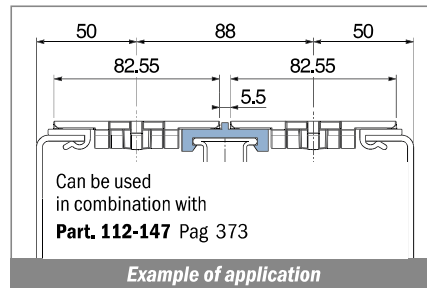

Article-Nr.	Material	Availability	Supply
11000BC	<i>BluLub</i>	On request	3 m bars
11000B	<i>BluLub</i>	On request	6 m bars
11000B-30	<i>BluLub</i>	On request	30 m coils
11003C	<i>Ti-White</i>	On request	3 m bars
11003	<i>Ti-White</i>	On request	6 m bars
11003-30	<i>Ti-White</i>	On request	30 m coils
11001C	Black	Stock item	3 m bars
11001	Black	On request	6 m bars
11001-30	Black	On request	30 m coils
11005C	Blue	On request	3 m bars
11005	Blue	On request	6 m bars
11005-30	Blue	On request	30 m coils
11002C	Green	Stock item	3 m bars
11002	Green	On request	6 m bars
11002-30	Green	On request	30 m coils