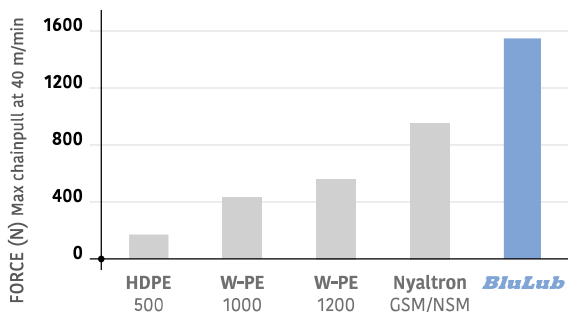

Choose the performance of innovative material.

BluLub® is the Movex super-performance compounded Ultra High Molecular Weight Polyethylene material, with the latest generation of solid lubricants, able to contribute improving PV-properties (limiting pressure velocity) compared to standard UHMW-PE, especially in applications with limited lubrication, higher speeds and/or higher loads.

BluLub® ensures high wear and abrasion resistance, requires less energy and with the lowest coefficient of friction, improves the product stability and wear life of sliding parts.

Thanks to the **BluLub®** characteristics, the extruded profiles can also offer a longer wear life, compared to traditional materials, and will help reducing marks over products or goods sliding on them; at the same time, **BluLub®** is also ideal for extreme conditions in terms of load and speed.

More material information and technical data sheet can be provided on request, get in touch with us for a quick support.

The right choice for:

- Lowest coefficient of friction
- Reduced noise and squeaking
- Lowest wear and minimized energy consumption
- Minimal moisture absorption
- Extreme material performances
- Best lubricant distribution

BluLub® is available for any type of profile, standard or custom.

Properties:

- UHMW-PE Polyethylene with molecular density 9,200,000 g/mol.
- Operating temperature: -40 to + 80°C (-40 to 176°F)
- Linear expansion coefficient: $2 \times 10^{-4} \text{ } ^\circ\text{C}^{-1}$ ($1.1 \times 10^{-4} \text{ } ^\circ\text{F}^{-1}$)