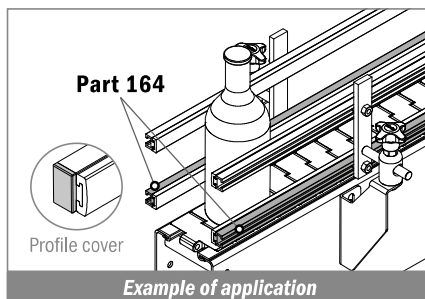

164 Guida in alluminio / Aluminum guide / Aluminium profil

Delivery: **Easy** **Standard**

Used with
Part 362 Pag 493
and **Part 1097** Pag 510

| Article-Nr. | Material | Availability | Supply | Profile cover |
|-------------|----------|--------------|----------|---------------|
| 16401C | Aluminum | Stock item | 3 m bars | 301403 |
| 16401 | Aluminum | Stock item | 6 m bars | 301403 |