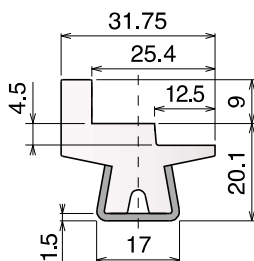

NEW 126 Guida conica / Guide rail / Konische Führung

Stainless steel profile thickness: 1,5 mm