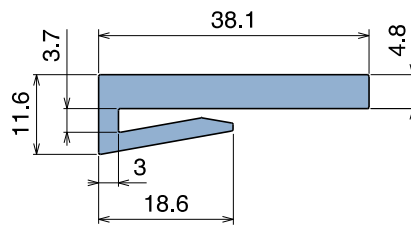

1026

Profilo "J" / J-Profile / J-Profil

Delivery: **Easy** **Standard** Fit on 3 mm (1/8")

Example of application

North America STANDARD

Article-Nr.	Material	Availability	Supply
102600BC	BluLub	On request	3 m bars
102600B	BluLub	On request	6 m bars
102600B-30	BluLub	On request	30 m coils
102603C	Ti-White	Stock item	3 m bars
102603	Ti-White	On request	6 m bars
102603-30	Ti-White	On request	30 m coils
102605C	Blue	On request	3 m bars
102605	Blue	On request	6 m bars
102605-30	Blue	On request	30 m coils