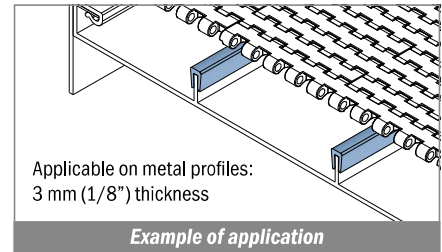

Article-Nr.	Material	Availability	Supply
100400B-30	BluLub	On request	30 m coils
100403-30	Ti-White	Stock item	30 m coils
100405-30	Blue	On request	30 m coils