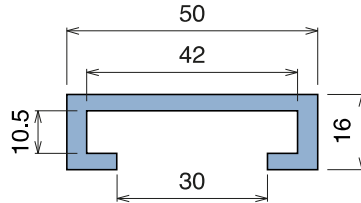

137

Profilo "C" / C-Profile / C-Profil

Delivery: **Easy** **Standard** Fit on 40 x 8 mm / 40 x 10 mm