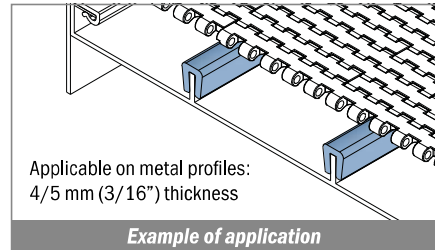

Article-Nr.	Material	Availability	Supply
15300C	BluLub	Stock item	3 m bars
15300	BluLub	On request	6 m bars
15300-30	BluLub	Stock item	30 m coils
15303C	Ti-White	Stock item	3 m bars
15303	Ti-White	On request	6 m bars
15303-30	Ti-White	Stock item	30 m coils
15305C	Blue	On request	3 m bars
15305	Blue	On request	6 m bars
15305-30	Blue	On request	30 m coils
15302C	Green	Stock item	3 m bars
15302	Green	On request	6 m bars
15302-30	Green	On request	30 m coils