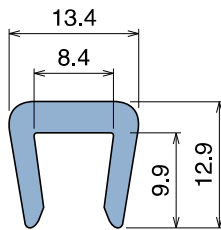

NEW 1086 Copri profilo / Bar cap / Abdeckprofil

Fit on 8 mm (5/16")