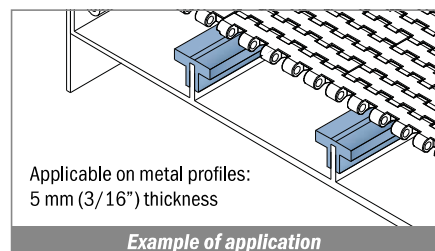

Article-Nr.	Material	Availability	Supply
100703BC	BluLub	Stock item	3 m bars
100703B	BluLub	On request	6 m bars
100703C	Ti-White	Stock item	3 m bars
100703	Ti-White	On request	6 m bars
100705C	Blue	On request	3 m bars
100705	Blue	On request	6 m bars