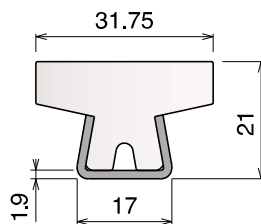

Stainless steel profile thickness: 1,9 mm