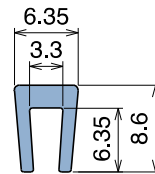

1002 Copri profilo / Bar cap / Abdeckprofil

Delivery: **Easy** **Standard** Fit on 3 mm (1/8")