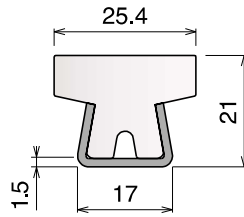

122 Guida conica / Guide rail / Konische Führung

Delivery: **Easy** **Standard**

Stainless steel profile thickness: 1,5 mm