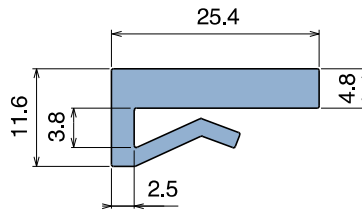

1022

Profilo "J" / J-Profile / J-Profil

Delivery: **Easy** **Standard** Fit on 3 mm (1/8")