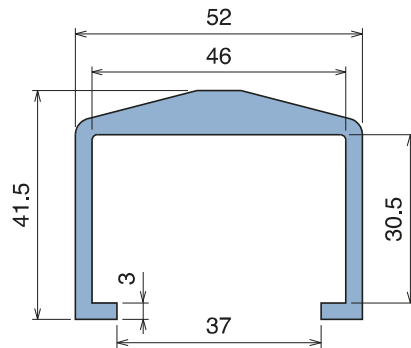

180 Copri profilo / Bar cover / Abdeckprofil

Fit on 30,5 x 46 mm