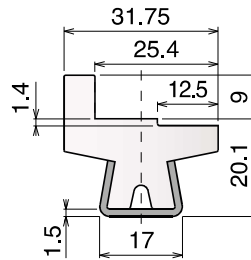

129

Guida conica / Guide rail / Konische Führung

Stainless steel profile thickness: 1,5 mm