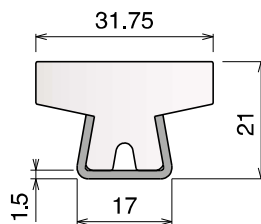

123 Guida conica / Guide rail / Konische Führung

Delivery: **Easy** **Standard**

Stainless steel profile thickness: 1,5 mm