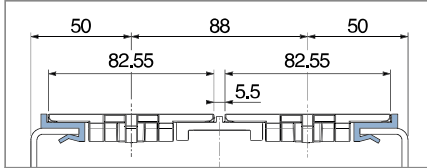

1024-1025-1026

Guide estruse / Extruded profiles / Extrudiertes Profil

1024

Profilo "J" / J-Profile / J-Profil

Delivery: **Easy** **Standard** Fit on 3 mm (1/8")

Example of application

North America STANDARD

Article-Nr.	Material	Availability	Supply
102400BC	BluLub	On request	3 m bars
102400B	BluLub	On request	6 m bars
102400B-30	BluLub	On request	30 m coils
102403C	Ti-White	Stock item	3 m bars
102403	Ti-White	On request	6 m bars
102403-30	Ti-White	Stock item	30 m coils
102401C	Black	On request	3 m bars
102401	Black	On request	6 m bars
102401-30	Black	On request	30 m coils
102405C	Blue	On request	3 m bars
102405	Blue	On request	6 m bars
102405-30	Blue	On request	30 m coils
102402C	Green	Stock item	3 m bars
102402	Green	Stock item	6 m bars
102402-30	Green	On request	30 m coils