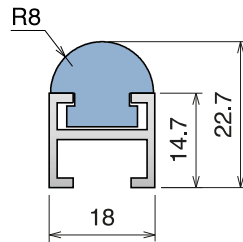

155 Guida laterale / Side guide rail / Seitenführungen

Delivery: **Easy** **Standard** Metal profile: Aluminium