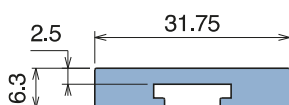

163 Profilo "C" / C-Profile / C-Profil

Delivery: **Easy** **Standard** Coils available