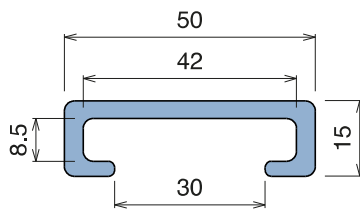

137

Profilo "C" / C-Profile / C-Profil

Delivery: **Easy** **Standard** Fit on 40 x 8 mm / 40 x 10 mm