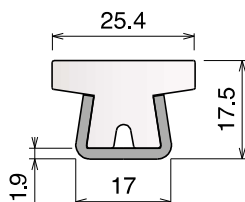

Article-Nr.	Material	Availability	Supply
14060BC	BluLub	On request	3 m bars
14063	Ti-White	Stock item	3 m bars
14063BLC	Blue	On request	3 m bars