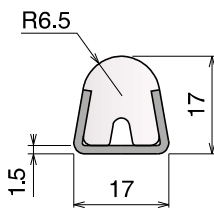

119 Guida conica / Guide rail / Konische Führung

Delivery: **Easy** **Standard**

Stainless steel profile thickness: 1,5 mm