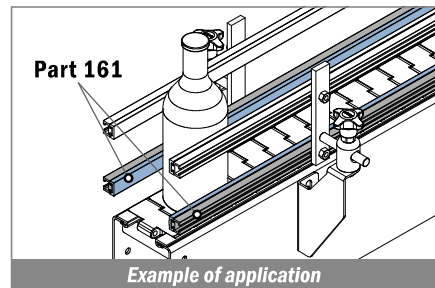

161 Profilo "C" / C-Profile / C-Profil

Delivery: **Easy** **Standard** Coils available

Used with
Part 164/165
Pag 380

| Article-Nr. | Material | Availability | Supply |
|-------------|-----------------|--------------|------------|
| 16103BC | <i>BluLub</i> | On request | 3 m bars |
| 16103B | <i>BluLub</i> | On request | 6 m bars |
| 16103B-30 | <i>BluLub</i> | Stock item | 30 m coils |
| 16103C | <i>Ti-White</i> | Stock item | 3 m bars |
| 16103 | <i>Ti-White</i> | Stock item | 6 m bars |
| 16103-30 | <i>Ti-White</i> | Stock item | 30 m coils |
| 16105C | Blue | On request | 3 m bars |
| 16105 | Blue | On request | 6 m bars |
| 16105-30 | Blue | On request | 30 m coils |