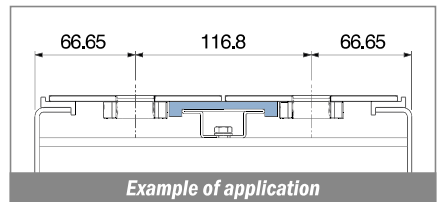

Article-Nr.	Material	Availability	Supply
106000BC	BluLub	On request	3 m bars
106000B	BluLub	On request	6 m bars
106003C	Ti-White	On request	3 m bars
106003	Ti-White	On request	6 m bars
106001C	Black	Stock item	3 m bars
106001	Black	On request	6 m bars
106005C	Blue	On request	3 m bars
106005	Blue	On request	6 m bars
106002C	Green	Stock item	3 m bars
106002	Green	Stock item	6 m bars