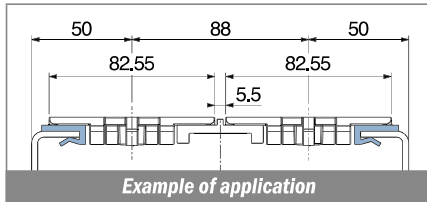

1021

Profilo "J" / J-Profile / J-Profil

Delivery: **Easy** **Standard** Fit on 3 mm (1/8")