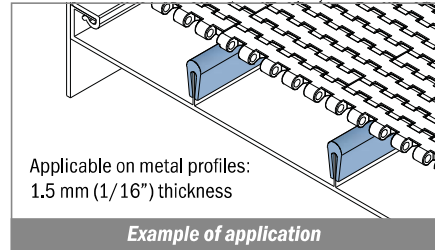

Article-Nr.	Material	Availability	Supply
100103B-30	BluLub	Stock item	30 m coils
100103-30	Ti-White	Stock item	30 m coils
100105-30	Blue	On request	30 m coils