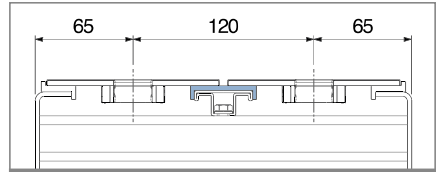

Article-Nr.	Material	Availability	Supply
108000C	BluLub	On request	3 m bars
108003C	Ti-White	On request	3 m bars
108001C	Black	On request	3 m bars
108005C	Blue	On request	3 m bars
108002C	Green	On request	3 m bars

Example of application

NEW