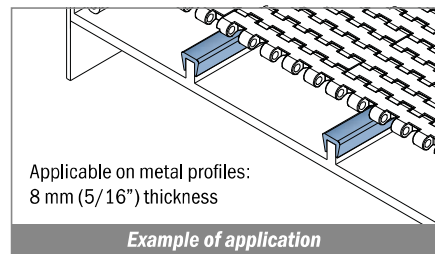

Article-Nr.	Material	Availability	Supply
1086008-30	BluLub	On request	30 m coils
108603-30	Ti-White	On request	30 m coils
108605-30	Blue	On request	30 m coils