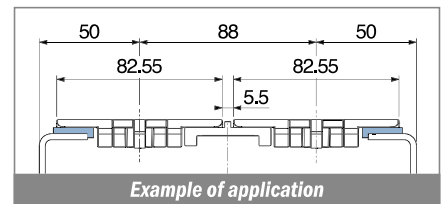

Article-Nr.	Material	Availability	Supply
17504	BluLub	On request	60 m coils
17503	Ti-White	On request	60 m coils
17501	Black	Stock item	60 m coils
17505	Blue	On request	60 m coils
17502	Green	Stock item	60 m coils