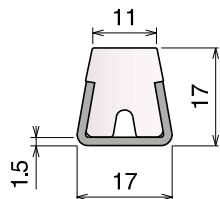

121 Guida conica / Guide rail / Konische Führung

Delivery: **Easy** **Standard**

Stainless steel profile thickness: 1,5 mm