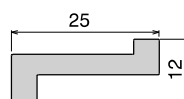

341

L-Profile

See product page for specific details and materials available.

1094

Pag 350

175

Pag 350

1038

Pag 350

150

Pag 350

1058

Pag 351

174

Pag 351

Z-Profile

See product page for specific details and materials available.

101

Pag 351

102

Pag 352

102

Pag 352

176

Pag 352

1074

Pag 353

Material Info:

pg. 336-340

Special shape

See product page for specific details and materials available.

107

Pag 353

108

Pag 353

105

A: 20/25/30/40/50/60/70/100
B: 3,5

106

Pag 354

Pag 354

Extruded profiles