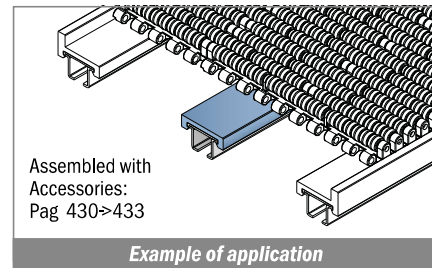

Article-Nr.	Material	Metal	Availability	Supply
13305BC	BluLub	AISI 304	Stock item	3 m bars
13305B	BluLub	AISI 304	On request	6 m bars
13307C	Ti-White	AISI 304	On request	3 m bars
13307	Ti-White	AISI 304	On request	6 m bars
13303C	Black	AISI 304	Stock item	3 m bars
13303	Black	AISI 304	On request	6 m bars
13303BLC	Blue	AISI 304	On request	3 m bars
13303BL	Blue	AISI 304	On request	6 m bars
13301C	Green	AISI 304	Stock item	3 m bars
13301	Green	AISI 304	On request	6 m bars

Article-Nr.	Material	Metal	Availability	Supply
13306BC	BluLub	AISI 430	Stock item	3 m bars
13306B	BluLub	AISI 430	On request	6 m bars
13308C	Ti-White	AISI 430	On request	3 m bars
13308	Ti-White	AISI 430	On request	6 m bars
13304C	Black	AISI 430	Stock item	3 m bars
13304	Black	AISI 430	On request	6 m bars
13304BLC	Blue	AISI 430	On request	3 m bars
13304BL	Blue	AISI 430	On request	6 m bars
13302C	Green	AISI 430	Stock item	3 m bars
13302	Green	AISI 430	On request	6 m bars