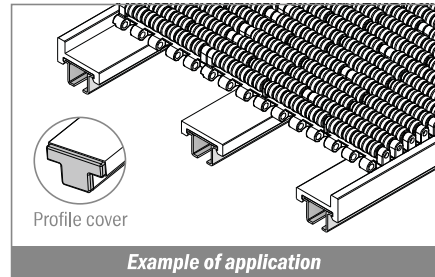

Article-Nr.	Material	Availability	Supply	Profile cover
11201C	AISI 304	Stock item	3 m bars	301401
11201	AISI 304	Stock item	6 m bars	301401
11202C	AISI 430	Stock item	3 m bars	301401
11202	AISI 430	Stock item	6 m bars	301401