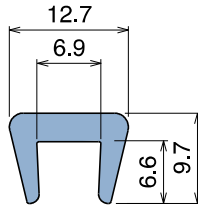

1010 Copri profilo / Bar cap / Abdeckprofil

Delivery: **Easy** **Standard** Fit on 6 mm (1/4")