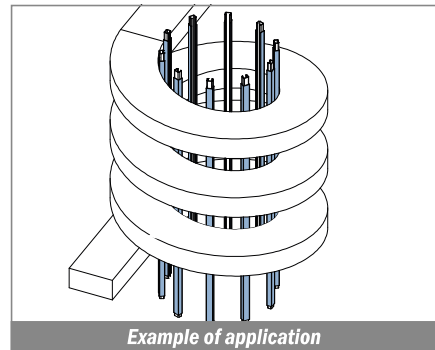

Article-Nr.	Material	Availability	Supply
18000BC	BluLub	On request	3 m bars
18000B	BluLub	On request	6 m bars
18003C	Ti-White	On request	3 m bars
18003	Ti-White	On request	6 m bars
18005C	Blue	On request	3 m bars
18005	Blue	On request	6 m bars