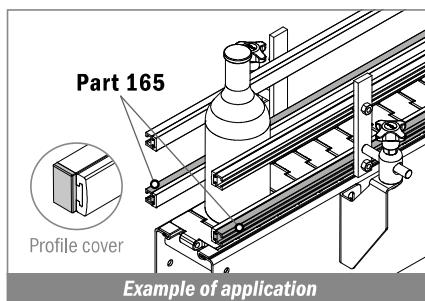

165 Guida in alluminio / Aluminum guide / Aluminium profil

Delivery: **Easy** **Standard**

Used with
Part 362 Pag 493
and **Part 1097** Pag 510

| Article-Nr. | Material | Availability | Supply | Profile cover |
|-------------|----------|--------------|----------|---------------|
| 16501C | Aluminum | Stock item | 3 m bars | 301404 |
| 16501 | Aluminum | Stock item | 6 m bars | 301404 |