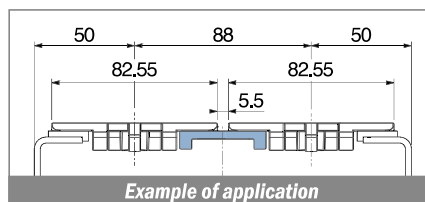

Article-Nr.	Material	Availability	Supply
17701BC	<i>BluLub</i>	Stock item	3 m bars
17701B	<i>BluLub</i>	On request	6 m bars
17701B-30	<i>BluLub</i>	On request	30 m coils
17703C	<i>Ti-White</i>	On request	3 m bars
17703	<i>Ti-White</i>	On request	6 m bars
17703-30	<i>Ti-White</i>	On request	30 m coils
17701C	Black	Stock item	3 m bars
17701	Black	Stock item	6 m bars
17701-30	Black	On request	30 m coils
17705C	Blue	On request	3 m bars
17705	Blue	On request	6 m bars
17705-30	Blue	On request	30 m coils
17702C	Green	Stock item	3 m bars
17702	Green	On request	6 m bars
17702-30	Green	On request	30 m coils