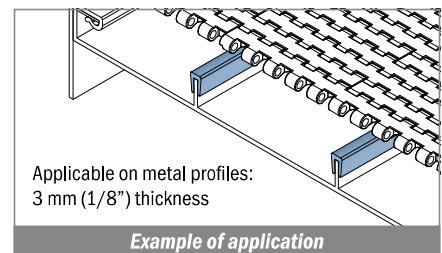

NEW

1084

Copri profilo / Bar cap / Abdeckprofil

Fit on 3 mm (1/8")

| Article-Nr. | Material | Availability | Supply |
|-------------------|-----------------|--------------|------------|
| 108400B | BluLub | On request | 3 m bars |
| 108400B | BluLub | On request | 6 m bars |
| 108400B-30 | BluLub | On request | 30 m coils |
| 108403C | Ti-White | On request | 3 m bars |
| 108403 | Ti-White | On request | 6 m bars |
| 108403-30 | Ti-White | On request | 30 m coils |
| 108405C | Blue | On request | 3 m bars |
| 108405 | Blue | On request | 6 m bars |
| 108405-30 | Blue | On request | 30 m coils |