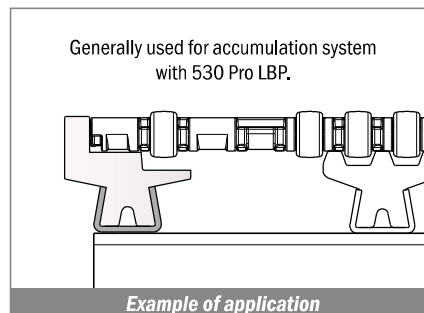

Article-Nr.	Material	Availability	Supply
12600BC	BluLub	On request	3 m bars
12601C	Ti-White	On request	3 m bars
12605C	Blue	On request	3 m bars