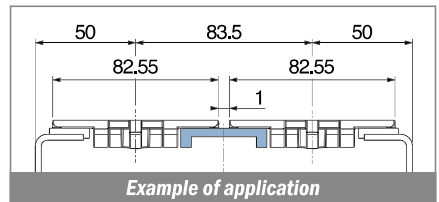

Article-Nr.	Material	Availability	Supply
11101BC	BluLub	Stock item	3 m bars
11101B	BluLub	On request	6 m bars
11101B-30	BluLub	On request	30 m coils
11103C	Ti-White	On request	3 m bars
11103	Ti-White	On request	6 m bars
11103-30	Ti-White	On request	30 m coils
11101C	Black	Stock item	3 m bars
11101	Black	Stock item	6 m bars
11101-30	Black	Stock item	30 m coils
11105C	Blue	On request	3 m bars
11105	Blue	On request	6 m bars
11105-30	Blue	On request	30 m coils
11102C	Green	Stock item	3 m bars
11102	Green	Stock item	6 m bars
11102-30	Green	On request	30 m coils