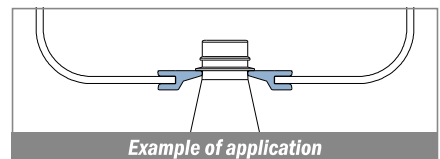

Article-Nr.	Material	Availability	Supply

17100B	BluLub	Stock item	30 m coils

17100	Ti-White	On request	30 m coils

17105	Blue	On request	30 m coils