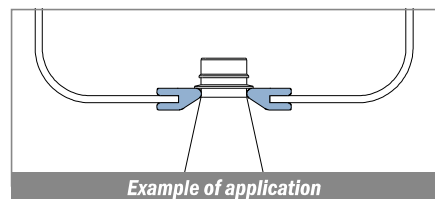

Article-Nr.	Material	Availability	Supply
107200B	BluLub	Stock item	30 m coils
107200	Ti-White	On request	30 m coils
107205	Blue	On request	30 m coils