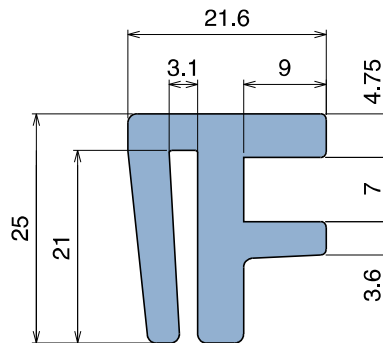

1040

Copri profilo / Bar cap / Abdeckprofil

Delivery: **Easy** Standard Fit on 3 mm (1/8")