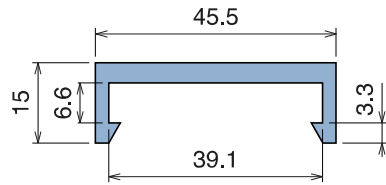

1053

Profilo "C" / C-Profile / C-Profil

Delivery: **Easy** **Standard** Fit on 38,1 x 6,35 mm