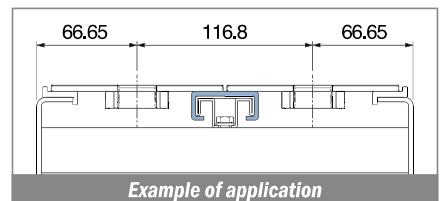

1044

Profilo "C" / C-Profile / C-Profil

Delivery: **Easy** **Standard** Fit on 38.1 x 12.7 mm

North America STANDARD

| Article-Nr. | Material | Availability | Supply |
|-------------|-----------------|--------------|----------|
| 104400BC | BluLub | On request | 3 m bars |
| 104400B | BluLub | On request | 6 m bars |
| 104403C | Ti-White | Stock item | 3 m bars |
| 104403 | Ti-White | On request | 6 m bars |
| 104405C | Blue | On request | 3 m bars |
| 104405 | Blue | On request | 6 m bars |