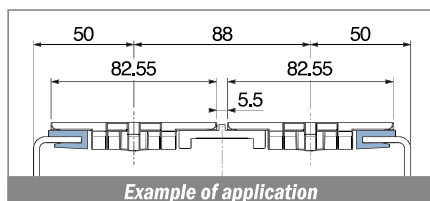

1016

Profilo "J" / J-Profile / J-Profil

Delivery: **Easy** **Standard** Fit on 3 mm (1/8")

North America STANDARD

| Article-Nr. | Material | Availability | Supply |
|-------------|----------|--------------|------------|
| 101600BC | BluLub | On request | 3 m bars |
| 101600B | BluLub | On request | 6 m bars |
| 101600B-30 | BluLub | On request | 30 m coils |
| 101603C | Ti-White | Stock item | 3 m bars |
| 101603 | Ti-White | On request | 6 m bars |
| 101603-30 | Ti-White | Stock item | 30 m coils |
| 101601C | Black | On request | 3 m bars |
| 101601 | Black | On request | 6 m bars |
| 101601-30 | Black | On request | 30 m coils |
| 101605C | Blue | On request | 3 m bars |
| 101605 | Blue | On request | 6 m bars |
| 101605-30 | Blue | On request | 30 m coils |
| 101602C | Green | On request | 3 m bars |
| 101602 | Green | On request | 6 m bars |
| 101602-30 | Green | On request | 30 m coils |