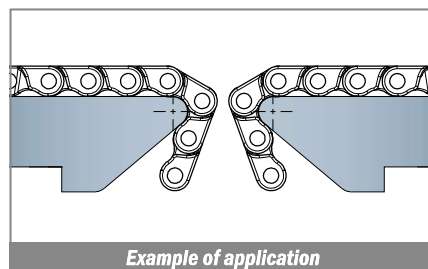

Article-Nr.	Material	Availability	Supply
2351500	BluLub	On request	1,5 m bars

NoseBars Standard

NoseBars with Bearings

NoseBars with Rollers

Machined to width NoseBars are available in the section Modular belts. Find more details at Pag 272