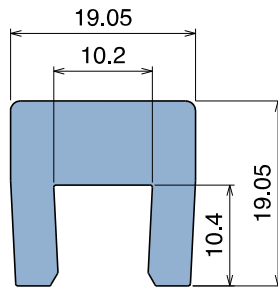

1013 Copri profilo / Bar cap / Abdeckprofil

Fit on 10 mm (3/8")