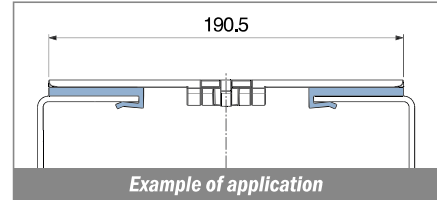

1032

Profilo "J" / J-Profile / J-Profil

Delivery: **Easy** **Standard** Fit on 3 mm (1/8")

North America STANDARD

| Article-Nr. | Material | Availability | Supply |
|-------------|----------|--------------|----------|
| 103200BC | BluLub | On request | 3 m bars |
| 103200B | BluLub | On request | 6 m bars |
| 103203C | Ti-White | Stock item | 3 m bars |
| 103203 | Ti-White | On request | 6 m bars |
| 103205C | Blue | On request | 3 m bars |
| 103205 | Blue | On request | 6 m bars |