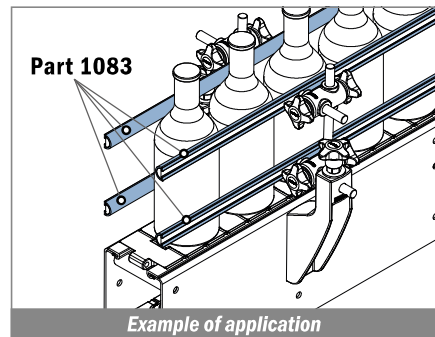

Article-Nr.	Material	Availability	Supply
108300BC	BluLub	On request	3 m bars
108300B	BluLub	On request	6 m bars
108300B-30	BluLub	On request	30 m coils
108300B-60	BluLub	On request	60 m coils
108303C	Ti-White	On request	3 m bars
108303	Ti-White	On request	6 m bars
108303-30	Ti-White	On request	30 m coils
108303-60	Ti-White	On request	60 m coils
108305C	Blue	On request	3 m bars
108305	Blue	On request	6 m bars
108305-30	Blue	On request	30 m coils
108305-60	Blue	On request	60 m coils