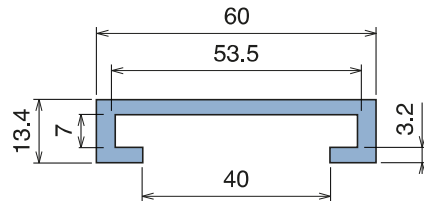

158 Profilo "C" / C-Profile / C-Profil

Delivery: **Easy** **Standard** Fit on 50 x 6 mm