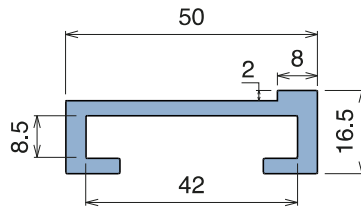

137

Profilo "C" / C-Profile / C-Profil

Delivery: **Easy** **Standard** Fit on 40 x 8 mm / 40 x 10 mm