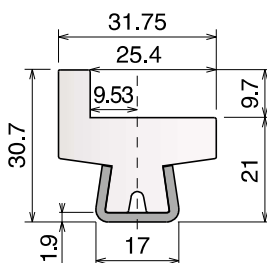

Stainless steel profile thickness: 1,9 mm

Article-Nr.	Material	Availability	Supply
14460BC	BluLub	On request	3 m bars
14463	Ti-White	Stock item	3 m bars
14463BLC	Blue	On request	3 m bars