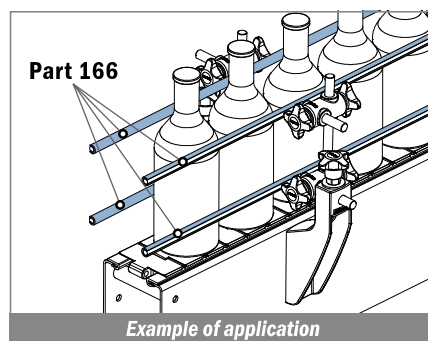

Article-Nr.	A	B	C	Material	Availability	Supply
16601B	8	12	0.5	<i>BluLub</i>	Stock item	30 m coils
16602B	10	14	0.5	<i>BluLub</i>	On request	30 m coils
16603B	12	16	1	<i>BluLub</i>	On request	30 m coils
16604B	16	20	1.5	<i>BluLub</i>	On request	30 m coils
16601	8	12	0.5	<i>Ti-White</i>	Stock item	30 m coils
16602	10	14	0.5	<i>Ti-White</i>	Stock item	30 m coils
16603	12	16	1	<i>Ti-White</i>	Stock item	30 m coils
16604	16	20	1.5	<i>Ti-White</i>	Stock item	30 m coils
16601BL	8	12	0.5	Blue	On request	30 m coils
16602BL	10	14	0.5	Blue	On request	30 m coils
16603BL	12	16	1	Blue	On request	30 m coils
16604BL	16	20	1.5	Blue	On request	30 m coils