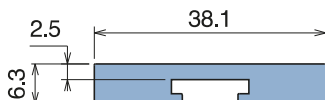

163 Profilo "C" / C-Profile / C-Profil

Delivery: **Easy** **Standard** Coils available