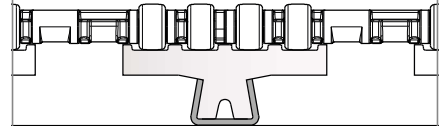

Article-Nr.	Material	Availability	Supply
12800BC	BluLub	On request	3 m bars
12801C	Ti-White	On request	3 m bars
12805C	Blue	On request	3 m bars

Generally used for driven rollers, for alignment/distribution system with 530 Pro LBP.

Example of application

NEW