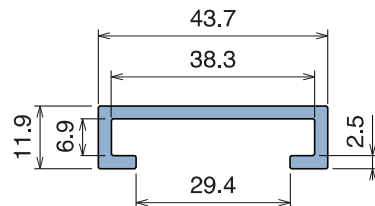

1082

Profilo "C" / C-Profile / C-Profil

Fit on 38.1 x 6.35 mm