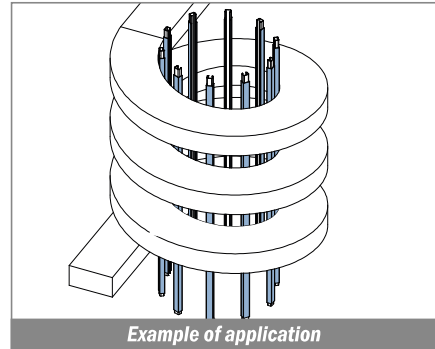

1052 Copri profilo / Bar cover / Abdeckprofil

Delivery: **Easy** **Standard** Fit on 38,1 x 50,8 mm (1-1/2"x 2")

| Article-Nr. | Material | Availability | Supply |
|-------------|----------|--------------|----------|
| 105200BC | BluLub | On request | 3 m bars |
| 105200B | BluLub | On request | 6 m bars |
| 105203C | Ti-White | Stock item | 3 m bars |
| 105203 | Ti-White | On request | 6 m bars |
| 105205C | Blue | On request | 3 m bars |
| 105205 | Blue | On request | 6 m bars |