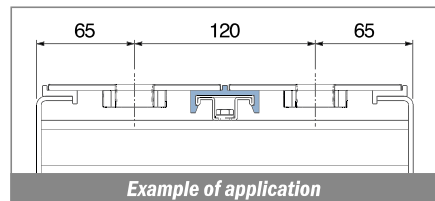

1054

Profilo "C" / C-Profile / C-Profil

Delivery: **Easy** **Standard** Fit on 38,1 x 6,35 mm

North America STANDARD

| Article-Nr. | Material | Availability | Supply |
|-------------|----------|--------------|----------|
| 105400BC | BluLub | On request | 3 m bars |
| 105400B | BluLub | On request | 6 m bars |
| 105403C | Ti-White | Stock item | 3 m bars |
| 105403 | Ti-White | On request | 6 m bars |
| 105405C | Blue | On request | 3 m bars |
| 105405 | Blue | On request | 6 m bars |