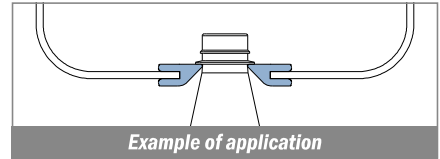

Article-Nr.	Material	Availability	Supply

107300B	BluLub	Stock item	30 m coils

107300	Ti-White	On request	30 m coils

107305	Blue	On request	30 m coils