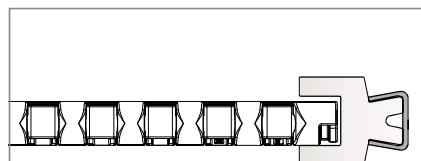

Bendable profile, generally used with modular belts with 8,7 mm height.

Example of application