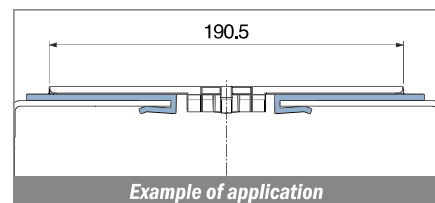

1033

Profilo "J" / J-Profile / J-Profil

Delivery: **Easy** **Standard** Fit on 3 mm (1/8")

North America STANDARD

| Article-Nr. | Material | Availability | Supply |
|-------------|----------|--------------|----------|
| 103300BC | BluLub | Stock item | 3 m bars |
| 103300B | BluLub | On request | 6 m bars |
| 103303C | Ti-White | Stock item | 3 m bars |
| 103303 | Ti-White | On request | 6 m bars |
| 103305C | Blue | On request | 3 m bars |
| 103305 | Blue | On request | 6 m bars |