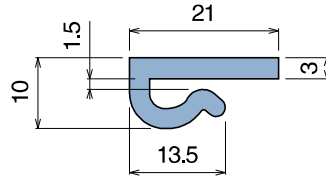

103 Profilo "J" / J-Profile / J-Profil

Delivery: **Easy** **Standard** Fit on 2,5 to 3,5 mm