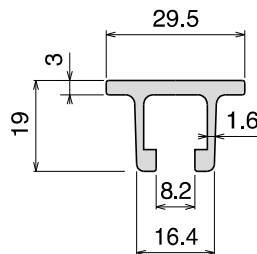

147

Profilo in alluminio / Aluminum profile / Aluminium-Profil

Delivery: **Easy** **Standard**

| Article-Nr. | Material | Availability | Supply | Profile cover |
|---------------|----------|--------------|----------|---------------|
| 14701C | Aluminum | Stock item | 3 m bars | 301402 |
| 14701 | Aluminum | Stock item | 6 m bars | 301402 |