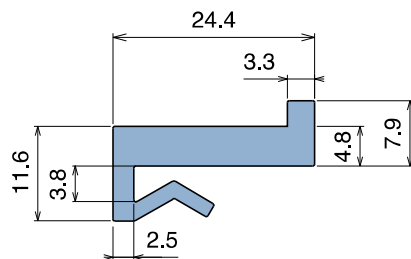

1019

Profilo "J" / J-Profile / J-Profil

Delivery: **Easy** **Standard** Fit on 3 mm (1/8")