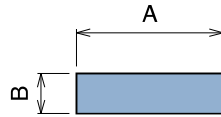

105 Profilo piatto / Flat profile / Flachprofil

Delivery: **Easy** **Standard**