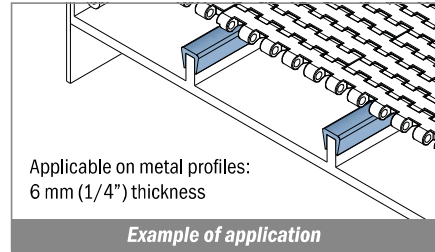

Applicable on metal profiles:
5 mm (3/16") thickness

Example of application

1009 Copri profilo / Bar cap / Abdeckprofil

Delivery: **Easy** **Standard** Fit on 6 mm (1/4")

| Article-Nr. | Material | Availability | Supply |
|-------------|----------|--------------|------------|
| 1009008-30 | BluLub | On request | 30 m coils |
| 100903-30 | Ti-White | Stock item | 30 m coils |
| 100905-30 | Blue | On request | 30 m coils |