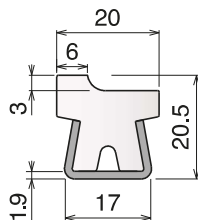

191 Guida conica / Guide rail / Konische Führung

Stainless steel profile thickness: 1,9 mm