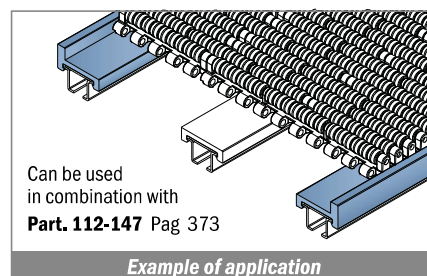

Article-Nr.	Material	Availability	Supply
15601BC	<i>BluLub</i>	On request	3 m bars
15601B	<i>BluLub</i>	On request	6 m bars
15603C	<i>Ti-White</i>	On request	3 m bars
15603	<i>Ti-White</i>	On request	6 m bars
15601C	Black	Stock item	3 m bars
15601	Black	On request	6 m bars
15605C	Blue	On request	3 m bars
15605	Blue	On request	6 m bars
15602C	Green	Stock item	3 m bars
15602	Green	On request	6 m bars

Article-Nr.	Material	Availability	Supply
15699BC	<i>BluLub</i>	Stock item	3 m bars
15699WC	<i>Ti-White</i>	On request	3 m bars
15699NC	Black	On request	3 m bars
15694C	Blue	On request	3 m bars
15699C	Green	Stock item	3 m bars