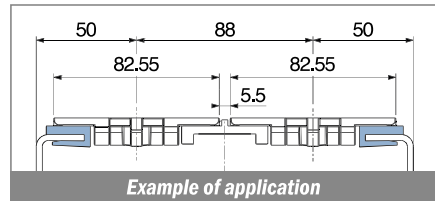

1018

Profilo "J" / J-Profile / J-Profil

Delivery: **Easy** **Standard** Fit on 3 mm (1/8")

North America STANDARD

| Article-Nr. | Material | Availability | Supply |
|-------------|----------|--------------|------------|
| 101800BC | BluLub | On request | 3 m bars |
| 101800B | BluLub | On request | 6 m bars |
| 101800B-30 | BluLub | On request | 30 m coils |
| 101803C | Ti-White | Stock item | 3 m bars |
| 101803 | Ti-White | On request | 6 m bars |
| 101803-30 | Ti-White | On request | 30 m coils |
| 101805C | Blue | On request | 3 m bars |
| 101805 | Blue | On request | 6 m bars |
| 101805-30 | Blue | On request | 30 m coils |