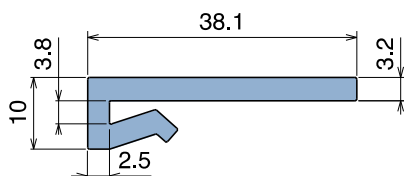

1028

Profilo "J" / J-Profile / J-Profil

Delivery: **Easy** **Standard** Fit on 3 mm (1/8")