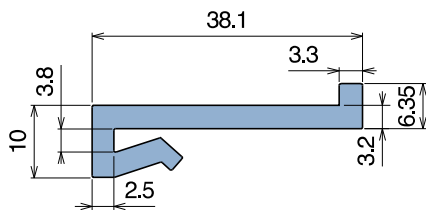

1027

Profilo "J" / J-Profile / J-Profil

Delivery: **Easy** **Standard** Fit on 3 mm (1/8")