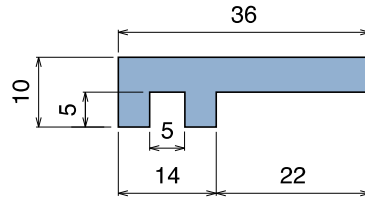

1058 Profilo "L" / L-Profile / L-Profil

Delivery: **Easy** **Standard**