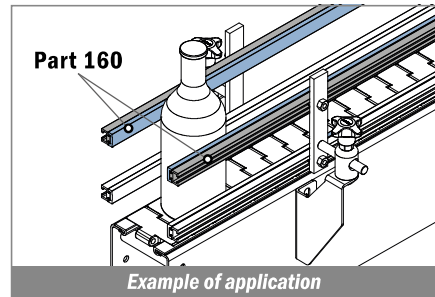

Used with
Part 164/165
Pag 380

160 Profilo "C" / C-Profile / C-Profil

Delivery: **Easy** **Standard**

Used with
Part 164/165
Pag 380

| Article-Nr. | Material | Availability | Supply |
|-------------|-----------------|--------------|------------|
| 16003BC | <i>BluLub</i> | Stock item | 3 m bars |
| 16003B | <i>BluLub</i> | On request | 6 m bars |
| 16003B-30 | <i>BluLub</i> | Stock item | 30 m coils |
| 16003C | <i>Ti-White</i> | Stock item | 3 m bars |
| 16003 | <i>Ti-White</i> | Stock item | 6 m bars |
| 16003-30 | <i>Ti-White</i> | Stock item | 30 m coils |
| 16005C | Blue | On request | 3 m bars |
| 16005 | Blue | On request | 6 m bars |
| 16005-30 | Blue | On request | 30 m coils |