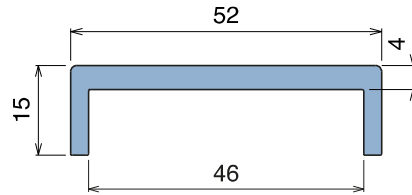

199 Profilo "U" / U-Profile / U-Profil

Delivery: **Easy** **Standard** Coils available