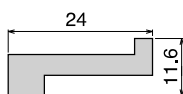

Pag 352

1074