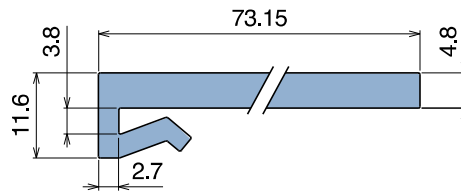

1035

Profilo "J" / J-Profile / J-Profil

Delivery: **Easy** **Standard** Fit on 3 mm (1/8")