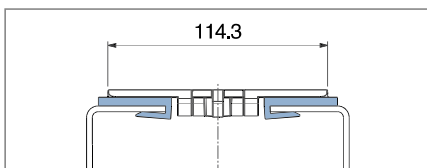

1026

Profilo "J" / J-Profile / J-Profil

Delivery: **Easy** **Standard** Fit on 3 mm (1/8")

Example of application

North America STANDARD

Article-Nr.	Material	Availability	Supply
102600BC	BluLub	On request	3 m bars
102600B	BluLub	On request	6 m bars
102600B-30	BluLub	On request	30 m coils
102603C	Ti-White	Stock item	3 m bars
102603	Ti-White	On request	6 m bars
102603-30	Ti-White	On request	30 m coils
102605C	Blue	On request	3 m bars
102605	Blue	On request	6 m bars
102605-30	Blue	On request	30 m coils