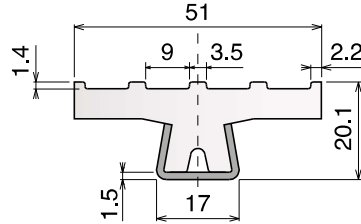

NEW

128

Guida conica / Guide rail / Konische Führung

Stainless steel profile thickness: 1,5 mm