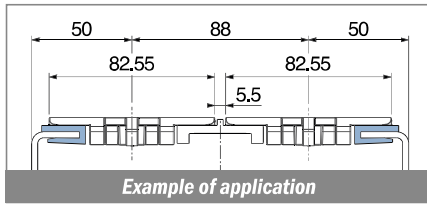

1017

Profilo "J" / J-Profile / J-Profil

Delivery: **Easy** **Standard** Fit on 3 mm (1/8")