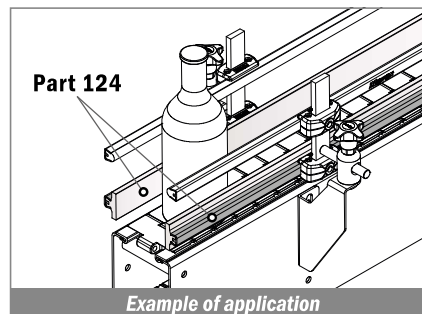

124 Guida conica / Guide rail / Konische Führung

Delivery: **Easy** **Standard**

Stainless steel profile thickness: 1,5 mm

Stainless steel profile thickness: 1,9 mm

| Article-Nr. | Material | Availability | Supply |
|-------------|----------|--------------|----------|
| 12400BC | BluLub | On request | 3 m bars |
| 12401C | Ti-White | Stock item | 3 m bars |
| 12405C | Blue | On request | 3 m bars |