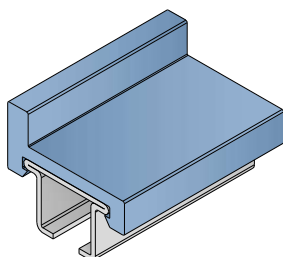

157 Profilo "U" assemblato clip-on / U-Profile assembled clip-on / U-Profil montiert clip-on

Delivery: **Easy** **Standard**