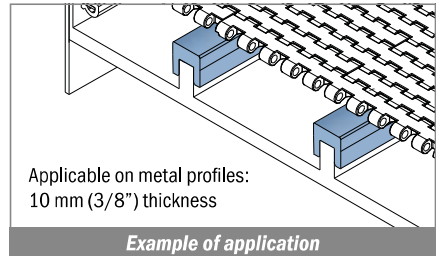

Article-Nr.	Material	Availability	Supply
101300BC	BluLub	On request	3 m bars
101300B	BluLub	On request	6 m bars
101303C	Ti-White	On request	3 m bars
101303	Ti-White	On request	6 m bars
101305C	Blue	On request	3 m bars
101305	Blue	On request	6 m bars