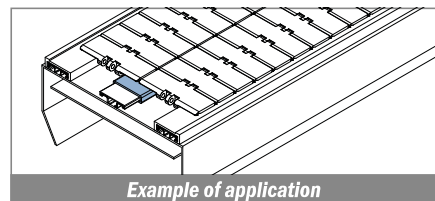

Article-Nr.	Material	Availability	Supply
13701BC	BluLub	Stock item	3 m bars
13701B	BluLub	On request	6 m bars
13703C	Ti-White	Stock item	3 m bars
13703	Ti-White	On request	6 m bars
13702C	Black	Stock item	3 m bars
13702	Black	On request	6 m bars
13705C	Blue	On request	3 m bars
13705	Blue	On request	6 m bars
13701C	Green	Stock item	3 m bars
13701	Green	Stock item	6 m bars