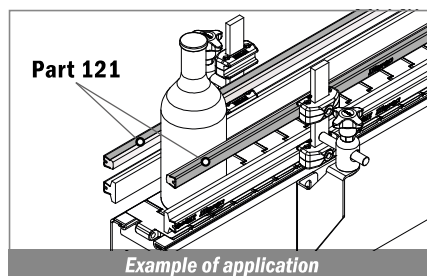

Article-Nr.	Material	Availability	Supply
12163B	BluLub	On request	3 m bars
12167B	BluLub	On request	6 m bars
12163	Ti-White	Stock item	3 m bars
12167	Ti-White	On request	6 m bars
12173	Blue	On request	3 m bars
12177	Blue	On request	6 m bars