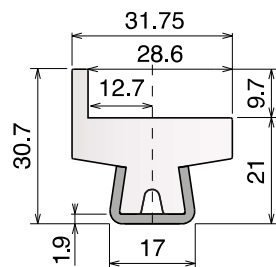

Stainless steel profile thickness: 1,9 mm