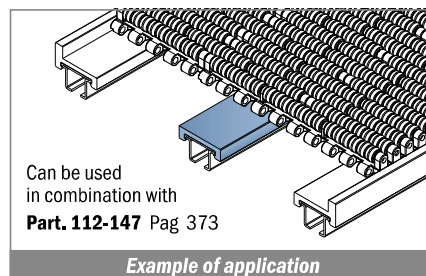

Article-Nr.	Material	Availability	Supply
10901BC	BluLub	Stock item	3 m bars
10901B	BluLub	On request	6 m bars
10901B-30	BluLub	On request	30 m coils
10903C	Ti-White	Stock item	3 m bars
10903	Ti-White	Stock item	6 m bars
10903-30	Ti-White	On request	30 m coils
10901C	Black	Stock item	3 m bars
10901	Black	Stock item	6 m bars
10901-30	Black	Stock item	30 m coils
10905C	Blue	On request	3 m bars
10905	Blue	On request	6 m bars
10905-30	Blue	On request	30 m coils
10902C	Green	Stock item	3 m bars
10902	Green	Stock item	6 m bars
10902-30	Green	On request	30 m coils