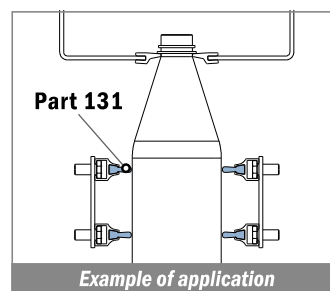

Article-Nr.	Type	Material	Availability	Supply
13101B	A	BluLub	Stock item	30 m coils
13102B	B	BluLub	Stock item	30 m coils
13106	A	Ti-White	On request	30 m coils
13107	B	Ti-White	On request	30 m coils
13108	A	Blue	On request	30 m coils
13109	B	Blue	On request	30 m coils
13101	A	Grey	Stock item	30 m coils
13102	B	Grey	Stock item	30 m coils