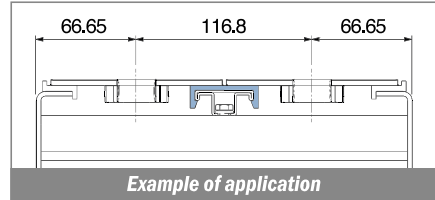

1053

Profilo "C" / C-Profile / C-Profil

Delivery: **Easy** **Standard** Fit on 38,1 x 6,35 mm

North America STANDARD

| Article-Nr. | Material | Availability | Supply |
|-------------|----------|--------------|----------|
| 105300BC | BluLub | On request | 3 m bars |
| 105300B | BluLub | On request | 6 m bars |
| 105303C | Ti-White | Stock item | 3 m bars |
| 105303 | Ti-White | On request | 6 m bars |
| 105305C | Blue | On request | 3 m bars |
| 105305 | Blue | On request | 6 m bars |