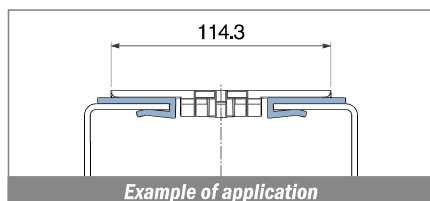

1046

Profilo "J" / J-Profile / J-Profil

Delivery: **Easy** **Standard** Fit on 3 mm (1/8")

North America STANDARD

| Article-Nr. | Material | Availability | Supply |
|-------------|----------|--------------|------------|
| 104600BC | BluLub | On request | 3 m bars |
| 104600B | BluLub | On request | 6 m bars |
| 104600B-30 | BluLub | Stock item | 30 m coils |
| 104603C | Ti-White | Stock item | 3 m bars |
| 104603 | Ti-White | On request | 6 m bars |
| 104603-30 | Ti-White | Stock item | 30 m coils |
| 104601C | Black | On request | 3 m bars |
| 104601 | Black | On request | 6 m bars |
| 104601-30 | Black | On request | 30 m coils |
| 104605C | Blue | On request | 3 m bars |
| 104605 | Blue | On request | 6 m bars |
| 104605-30 | Blue | On request | 30 m coils |
| 104602C | Green | Stock item | 3 m bars |
| 104602 | Green | On request | 6 m bars |
| 104602-30 | Green | Stock item | 30 m coils |