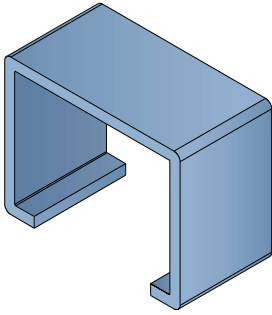

1052 Copri profilo / Bar cover / Abdeckprofil

Delivery: **Easy** **Standard** Fit on 38,1 x 50,8 mm (1-1/2"x 2")

| Article-Nr. | Material | Availability | Supply |
|-------------|----------|--------------|----------|
| 105200BC | BluLub | On request | 3 m bars |
| 105200B | BluLub | On request | 6 m bars |
| 105203C | Ti-White | Stock item | 3 m bars |
| 105203 | Ti-White | On request | 6 m bars |
| 105205C | Blue | On request | 3 m bars |
| 105205 | Blue | On request | 6 m bars |