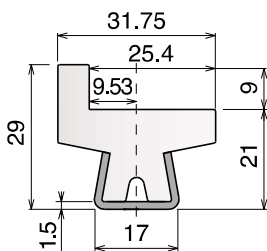

144 Guida conica / Guide rail / Konische Führung

Delivery: **Easy** **Standard**

Stainless steel profile thickness: 1,5 mm