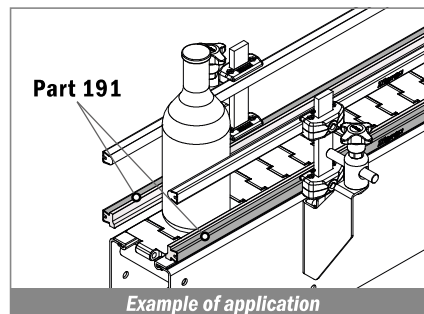

Bendable profile, generally used with modular belts with 8,7 mm height.

Example of application

191 Guida conica / Guide rail / Konische Führung

Stainless steel profile thickness: 1,9 mm

| Article-Nr. | Material | Availability | Supply |
|-------------|----------|--------------|----------|
| 19100BC | BluLub | On request | 3 m bars |
| 19101C | Ti-White | Stock item | 3 m bars |
| 19105C | Blue | On request | 3 m bars |