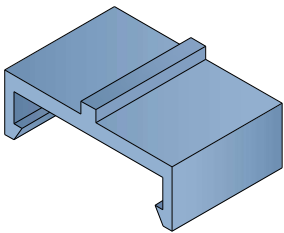

1054

Profilo "C" / C-Profile / C-Profil

Delivery: **Easy** **Standard** Fit on 38,1 x 6,35 mm