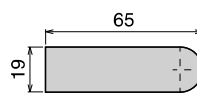

Pag 383

Transfer plate and NoseBar

See product page for specific details and materials available.

199 Fit on 3 mm

Pag 384

238

Pag 384

228