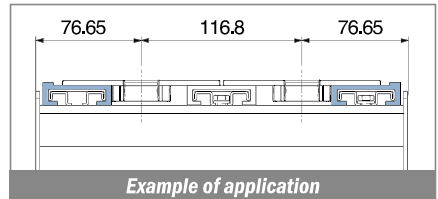

Article-Nr.	Material	Availability	Supply
13720BC	BluLub	On request	3 m bars
13720B	BluLub	On request	6 m bars
13720C	Ti-White	On request	3 m bars
13720	Ti-White	On request	6 m bars
13725C	Blue	On request	3 m bars
13725	Blue	On request	6 m bars