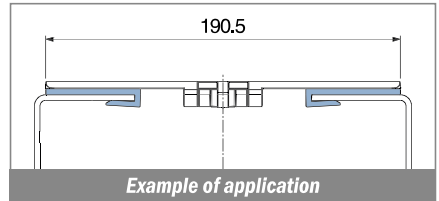

1029

Profilo "J" / J-Profile / J-Profil

Delivery: **Easy** **Standard** Fit on 3 mm (1/8")

North America STANDARD

| Article-Nr. | Material | Availability | Supply |
|-------------|----------|--------------|------------|
| 102900BC | BluLub | On request | 3 m bars |
| 102900B | BluLub | On request | 6 m bars |
| 102900B-30 | BluLub | On request | 30 m coils |
| 102903C | Ti-White | Stock item | 3 m bars |
| 102903 | Ti-White | On request | 6 m bars |
| 102903-30 | Ti-White | On request | 30 m coils |
| 102905C | Blue | On request | 3 m bars |
| 102905 | Blue | On request | 6 m bars |
| 102905-30 | Blue | On request | 30 m coils |