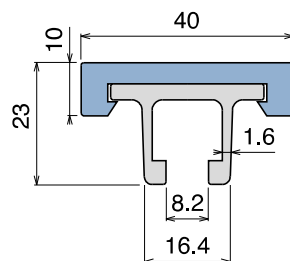

148

Profilo "U" assemblato clip-on / U-Profile assembled clip-on / U-Profil montiert clip-on

Delivery: **Easy** **Standard**