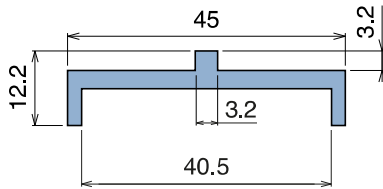

1081

Profilo "U" / U-Profile / U-Profil