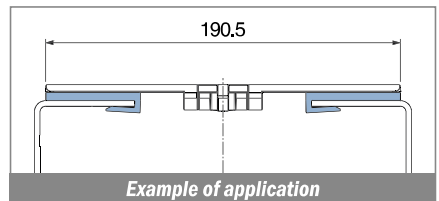

1030

Profilo "J" / J-Profile / J-Profil

Delivery: **Easy** **Standard** Fit on 3 mm (1/8")

North America STANDARD

| Article-Nr. | Material | Availability | Supply |
|-------------|----------|--------------|----------|
| 103000BC | BluLub | On request | 3 m bars |
| 103000B | BluLub | On request | 6 m bars |
| 103003C | Ti-White | Stock item | 3 m bars |
| 103003 | Ti-White | On request | 6 m bars |
| 103005C | Blue | On request | 3 m bars |
| 103005 | Blue | On request | 6 m bars |