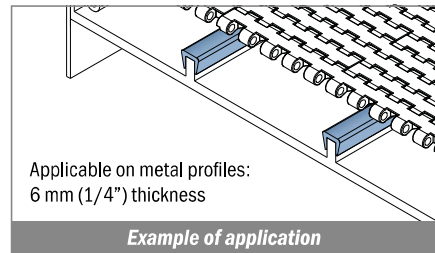

1010 Copri profilo / Bar cap / Abdeckprofil

Delivery: **Easy** **Standard** Fit on 6 mm (1/4")

Article-Nr.	Material	Availability	Supply
1010008-30	BluLub	On request	30 m coils
101003-30	Ti-White	Stock item	30 m coils
101005-30	Blue	On request	30 m coils