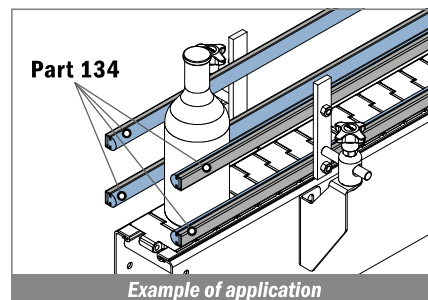

Only plastic profile

Article-Nr.	Material	Availability	Supply
13450B-30	BluLub	On request	30 m coils
13453-30	Ti-White	On request	30 m coils
13455-30	Blue	On request	30 m coils
13451-30	Green	On request	30 m coils