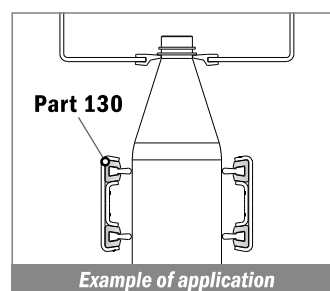

Article-Nr.	Type	Availability	Supply
13001C	A	Stock item	3 m bars
13001	A	On request	6 m bars
13002C	B	On request	3 m bars