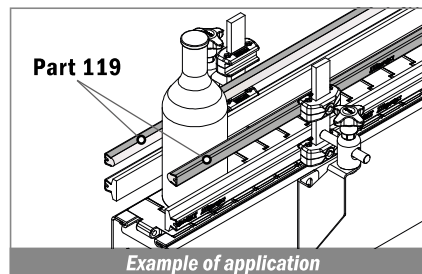

Article-Nr.	Material	Availability	Supply
11901BC	BluLub	Stock item	3 m bars
11901B	BluLub	On request	6 m bars
11901C	Ti-White	Stock item	3 m bars
11901	Ti-White	On request	6 m bars
11905C	Blue	On request	3 m bars
11905	Blue	On request	6 m bars