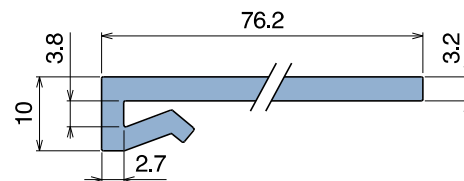

1033

Profilo "J" / J-Profile / J-Profil

Delivery: **Easy** **Standard** Fit on 3 mm (1/8")