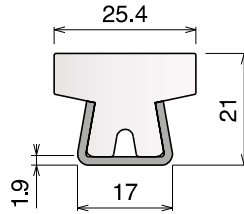

Stainless steel profile thickness: 1,9 mm