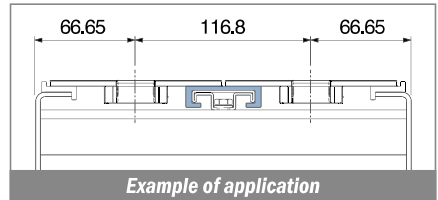

Article-Nr.	Material	Availability	Supply
13711BC	BluLub	Stock item	3 m bars
13711B	BluLub	On request	6 m bars
13713C	Ti-White	On request	3 m bars
13713	Ti-White	On request	6 m bars
13712C	Black	On request	3 m bars
13712	Black	On request	6 m bars
13715C	Blue	On request	3 m bars
13715	Blue	On request	6 m bars
13711C	Green	Stock item	3 m bars
13711	Green	Stock item	6 m bars