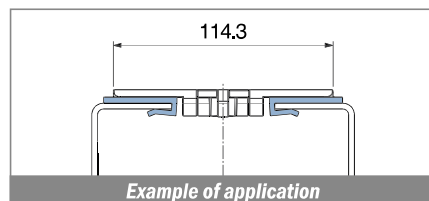

1028

Profilo "J" / J-Profile / J-Profil

Delivery: **Easy** **Standard** Fit on 3 mm (1/8")

North America STANDARD

| Article-Nr. | Material | Availability | Supply |
|-------------|----------|--------------|------------|
| 102800BC | BluLub | On request | 3 m bars |
| 102800B | BluLub | On request | 6 m bars |
| 102800B-30 | BluLub | On request | 30 m coils |
| 102803C | Ti-White | Stock item | 3 m bars |
| 102803 | Ti-White | On request | 6 m bars |
| 102803-30 | Ti-White | Stock item | 30 m coils |
| 102805C | Blue | On request | 3 m bars |
| 102805 | Blue | On request | 6 m bars |
| 102805-30 | Blue | On request | 30 m coils |