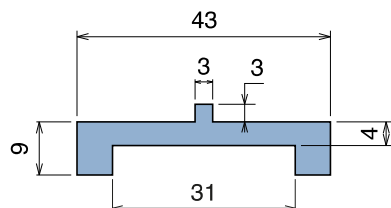

149

Profilo "U" / U-Profile / U-Profil

Delivery: **Easy** **Standard** Coils available