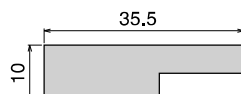

341

L-Profile

See product page for specific details and materials available.

1094

Pag 350

175

Pag 350

1038

Pag 350

150

Pag 350

1058

Pag 351

174

Pag 351

Z-Profile

See product page for specific details and materials available.

101

Pag 351

102

Pag 352

102

Pag 352

176

Pag 352

1074

Pag 353

Material Info:

pg. 336-340

Special shape

See product page for specific details and materials available.

107

Pag 353

108

Pag 353

105

A: 20/25/30/40/50/60/70/100
B: 3,5

106

Pag 354

Pag 354

Extruded profiles