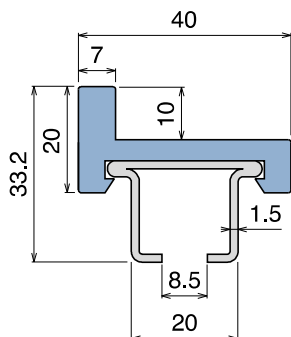

157 Profilo "U" assemblato clip-on / U-Profile assembled clip-on / U-Profil montiert clip-on

Delivery: **Easy** **Standard**