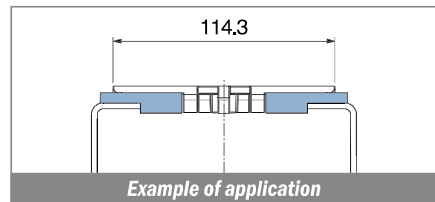

Article-Nr.	Material	Availability	Supply
17404C	BluLub	On request	3 m bars
17404	BluLub	On request	6 m bars
17403C	Ti-White	On request	3 m bars
17403	Ti-White	On request	6 m bars
17401C	Black	Stock item	3 m bars
17401	Black	On request	6 m bars
17405C	Blue	On request	3 m bars
17405	Blue	On request	6 m bars
17402C	Green	Stock item	3 m bars
17402	Green	On request	6 m bars