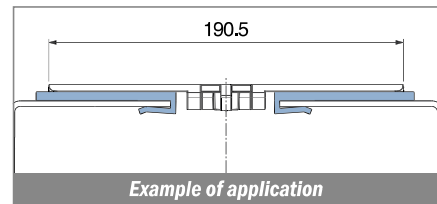

1035

Profilo "J" / J-Profile / J-Profil

Delivery: **Easy** **Standard** Fit on 3 mm (1/8")

North America STANDARD

| Article-Nr. | Material | Availability | Supply |
|-------------|----------|--------------|----------|
| 103500BC | BluLub | On request | 3 m bars |
| 103500B | BluLub | On request | 6 m bars |
| 103503C | Ti-White | Stock item | 3 m bars |
| 103503 | Ti-White | On request | 6 m bars |
| 103505C | Blue | On request | 3 m bars |
| 103505 | Blue | On request | 6 m bars |