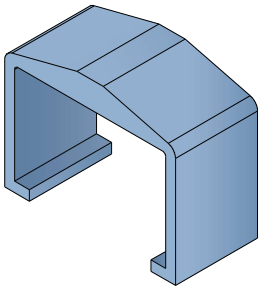

180 Copri profilo / Bar cover / Abdeckprofil

Fit on 30,5 x 46 mm