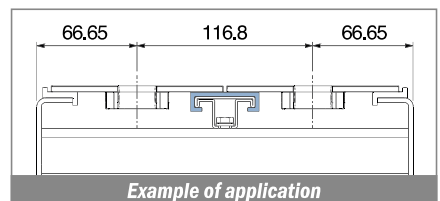

NEW

1082

Profilo "C" / C-Profile / C-Profil

Fit on 38.1 x 6.35 mm

| Article-Nr. | Material | Availability | Supply |
|-------------|-----------------|--------------|----------|
| 108200BC | BluLub | On request | 3 m bars |
| 108200B | BluLub | On request | 6 m bars |
| 108203C | Ti-White | On request | 3 m bars |
| 108203 | Ti-White | On request | 6 m bars |
| 108205C | Blue | On request | 3 m bars |
| 108205 | Blue | On request | 6 m bars |