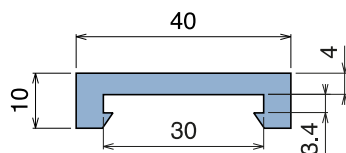

109

Profilo "U" / U-Profile / U-Profil

Delivery: **Easy** **Standard**