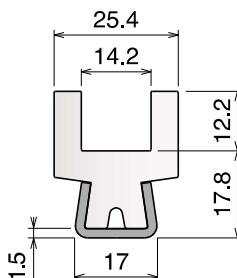

145 Guida conica / Guide rail / Konische Führung

Stainless steel profile thickness: 1,5 mm