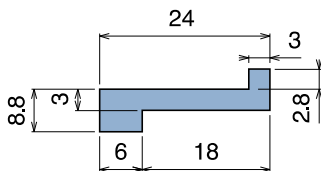

176 Profilo "Z" / Z-Profile / Z-Profil

Delivery: **Easy** **Standard**