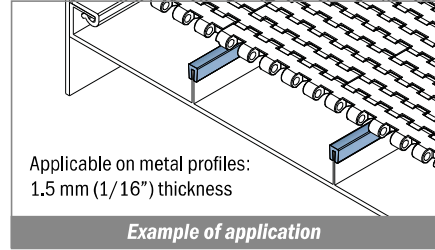

Machined to width NoseBars are available in the section Modular belts. Find more details at Pag 272

1000 Copri profilo / Bar cap / Abdeckprofil

Delivery: **Easy** **Standard** Fit on 1,5 mm (1/16")

| Article-Nr. | Material | Availability | Supply |
|-------------|----------|--------------|------------|
| 100000B-30 | BluLub | On request | 30 m coils |
| 100003-30 | Ti-White | Stock item | 30 m coils |
| 100005-30 | Blue | On request | 30 m coils |