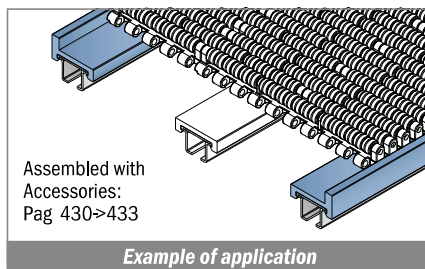

Article-Nr.	Material	Metal	Availability	Supply
15799BC	BluLub	AISI 304	On request	3 m bars
15799WC	Ti-White	AISI 304	On request	3 m bars
15799NC	Black	AISI 304	On request	3 m bars
15799BLC	Blue	AISI 304	On request	3 m bars
15799C	Green	AISI 304	On request	3 m bars