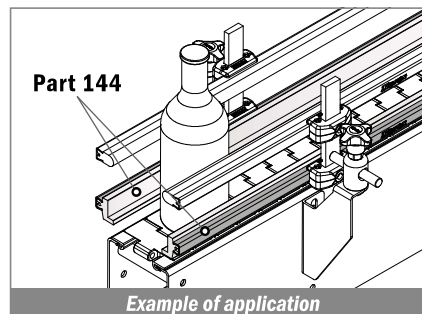

Article-Nr.	Material	Availability	Supply
14400BC	BluLub	On request	3 m bars
14401C	Ti-White	Stock item	3 m bars
14405C	Blue	On request	3 m bars