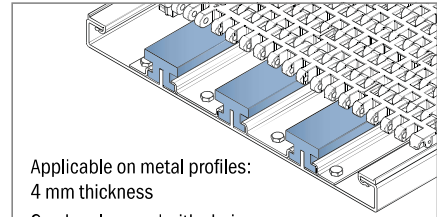

NEW

1095

Copri profilo / Bar cap / Abdeckprofil

Fit on 4 mm

| Article-Nr. | Material | Availability | Supply |
|-------------|----------|--------------|----------|
| 109504C | BluLub | On request | 3 m bars |
| 109503C | Ti-White | On request | 3 m bars |
| 109501C | Blue | On request | 3 m bars |